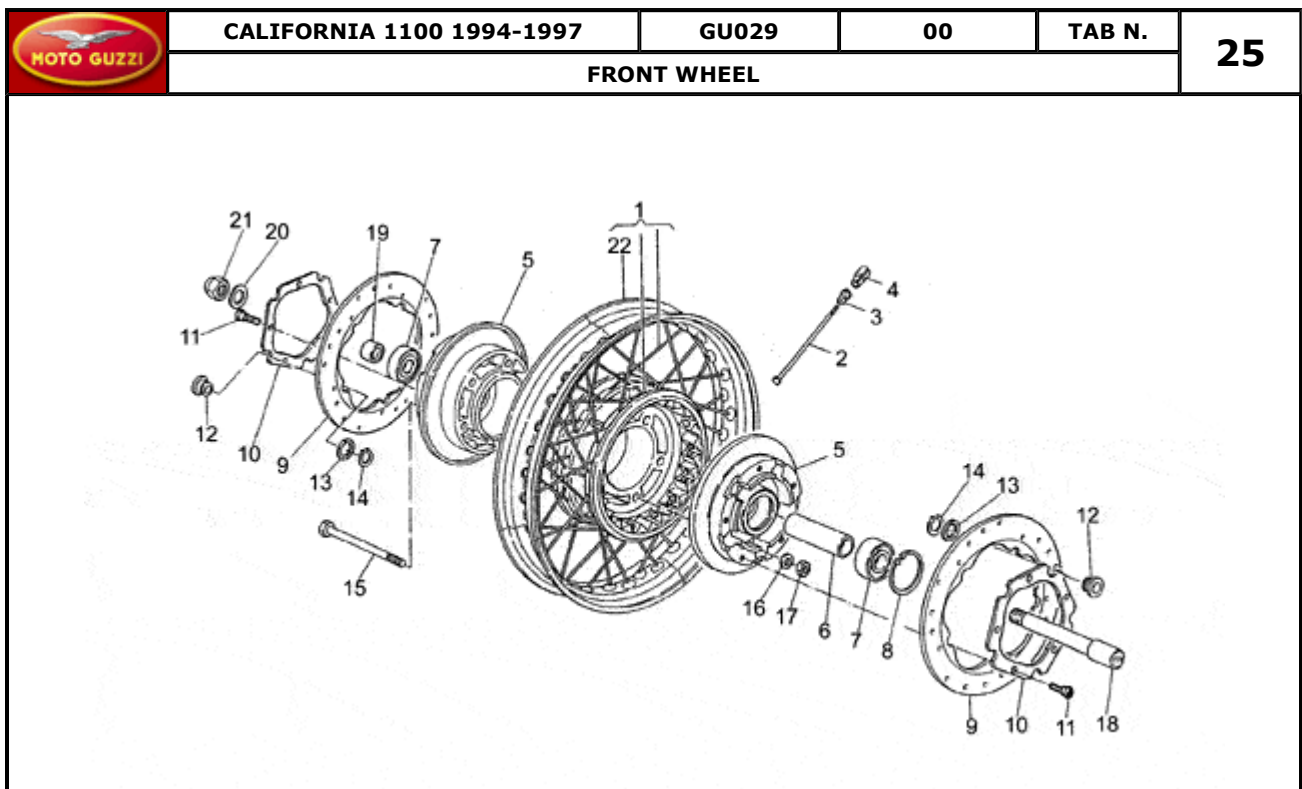

Pos.	Description	Year	I_M	Country	Version	Code	Q.ty	P.Cod.
1	Front wheel	-	-	-	-	GU30610360	1	
2	Long spoke	-	-	-	-	GU28611633	40	
3	Nipple	-	-	-	-	GU28611733	40	
4	Counterweight 15 gr.	-	-	-	-	GU12616101	1	
	Counterweight 20 gr.	-	-	-	-	GU12616102	1	
	Counterweight 30 gr.	-	-	-	-	GU12616103	1	
5	Flange	-	-	-	-	GU30620360	2	
6	Spacer	-	-	-	-	GU29615260	1	
7	Ball bearing 20X47X14	-	-	-	-	GU92204220	2	
8	Circlip 47X50,5	-	-	-	-	GU90272047	1	
9	Front brake disc	-	-	-	-	GU30613660	2	
10	Flange	-	-	-	-	GU30613760	2	
11	Screw	-	-	-	-	GU30611460	10	
12	Bush	-	-	-	-	GU28613560	10	
13	Belleville spring	-	-	-	-	GU28618860	10	
14	Circlip	-	-	-	-	GU90271022	10	
15	Screw	-	-	-	-	GU98052480	5	
16	Washer 8,4X13X0,8	-	-	-	-	GU14615901	5	
17	Nut	-	-	-	-	GU92630508	1	
18	Front wheel spindle	-	-	-	-	GU29614160	1	
19	Spacer	-	-	-	-	GU29615660	1	
20	Washer 17X27X2	-	-	-	-	GU95004217	1	
21	Nut	-	-	-	-	GU29616450	1	
22	Front wheel	-	-	-	-	GU30610860	1