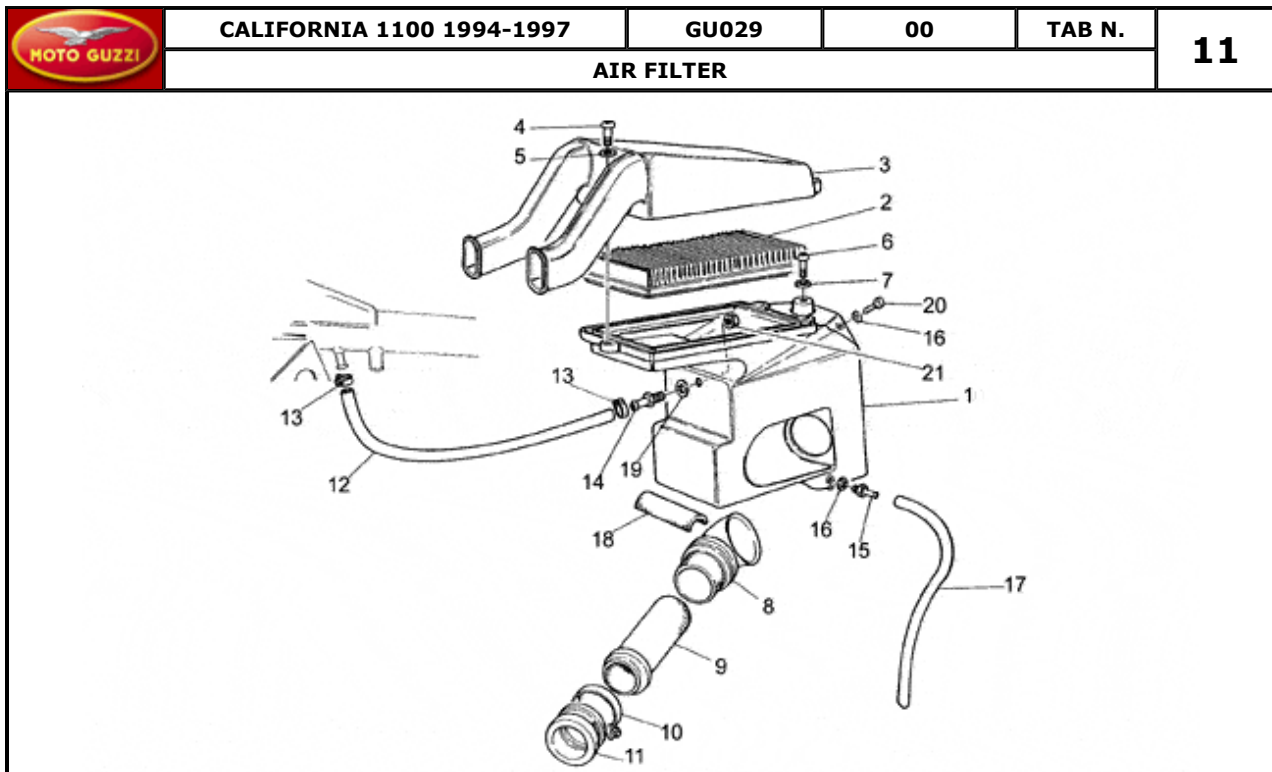

Pos.	Description	Year	I_M_	Country	Version	Code	Q.ty	P.Cod.
1	Air box	-	-	-	-	GU30114060	1	
2	Air filter	-	-	-	-	GU30113600	1	
3	Filter cover	-	-	-	-	GU30113460	1	
4	Screw M5x25	-	-	-	-	GU98620225	2	
	Screw M5X30	-	-	-	-	GU98620230	1	
5	Washer	-	-	-	-	GU95000205	3	
6	Screw	-	-	-	-	GU98230612	1	
7	Special washer	-	-	-	-	GU61013800	1	
8	Union	-	-	-	-	GU30114660	2	
9	Hand cone-type	-	-	-	-	GU30114560	2	
10	Hose clamp 60x62x10	-	-	-	-	GU93305060	2	
11	Hose	-	-	-	VC	GU30114460	2	
12	Rubber pipe 12,5X7,8 5/16"	-	-	-	-	GU00823956080	1	
13	Hose clamp	-	-	-	-	GU93305017	2	
14	Union	-	-	-	-	GU29116960	1	
15	Union	-	-	-	-	GU29115860	1	
16	Gasket	-	-	-	-	GU90714053	1	
17	Rubber pipe 5X9	-	-	-	-	GU00823944050	1	
18	Rubber half-pipe	-	-	-	-	GU95985223	1	
19	Gasket	-	-	-	-	GU90714082	2	
20	Screw	-	-	-	-	GU98054210	1	
21	Nut	-	-	-	-	GU92660208	1