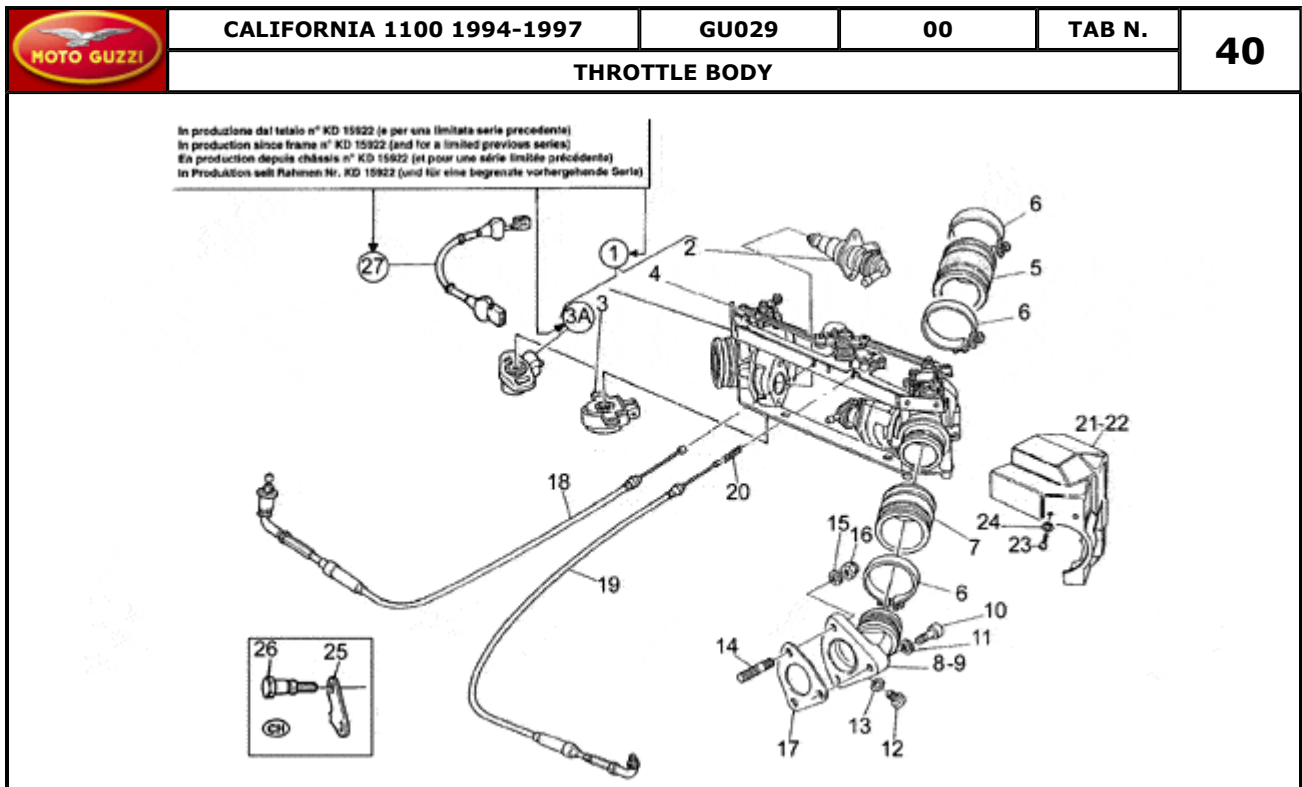

Pos.	Description	Year	I_M	Country	Version	Code	Q.ty	P.Cod.
1	Throttle assy	-	-	-	T4	GU03112560	1	
	Throttle body	-	-	-	E-O2-T3	GU30112570	1	
2	Injector IVV031	-	-	-	-	GU30530570	2	
3	Throttle body sensor	-	-	-	T3	GU30530501	1	
	Potentiometer	-	-	-	T4	GU01530500	1	
4	Tie rod	-	-	-	-	GU29530562	2	
5	Hose	-	-	-	-	GU30114470	2	
6	Hose clamp 60x62x10	-	-	-	-	GU93305060	8	
7	Hose	-	-	-	-	GU30114370	2	
8	RH manifold	-	-	-	-	GU30115070	6	
9	LH manifold	-	-	-	-	GU30115071	1	
10	Hex socket screw M6X25	-	-	-	-	GU98622325	2	
11	Washer 6,15x11x0,8	-	-	-	-	GU95004206	2	
12	Screw	-	-	-	-	GU98310610	2	
13	Washer 6,25x10x1,5	-	-	-	-	GU95100116	2	
14	Stud bolt	-	-	-	-	GU96506039	4	
15	Special washer	-	-	-	-	GU61013800	4	
16	Nut	-	-	-	-	GU92781062	4	
17	Gasket	-	-	-	-	GU28115560	2	
18	Throttle cable	-	-	-	-	GU30117570	1	
19	Choke cable	-	-	-	-	GU30132870	1	
20	Spring	-	-	-	-	GU94321070	1	
21	RH cover	-	-	-	T3	GU29113360	1	
	RH body cover	-	-	-	01297N-T4	GU30113370	1	
22	LH body cover	-	-	-	01297N-T4	GU30113470	1	
	LH cover	-	-	-	T3	GU29113460	1	
23	Screw	-	-	-	-	GU98612110	4	
24	Washer	-	-	-	-	GU95007204	4	
25	Clamp	-	-	CH	-	GU29113035	1	
26	Shear rivet	-	-	CH	-	GU30468104	2	
27	Adapter cable	-	-	-	T4	GU30738670	1