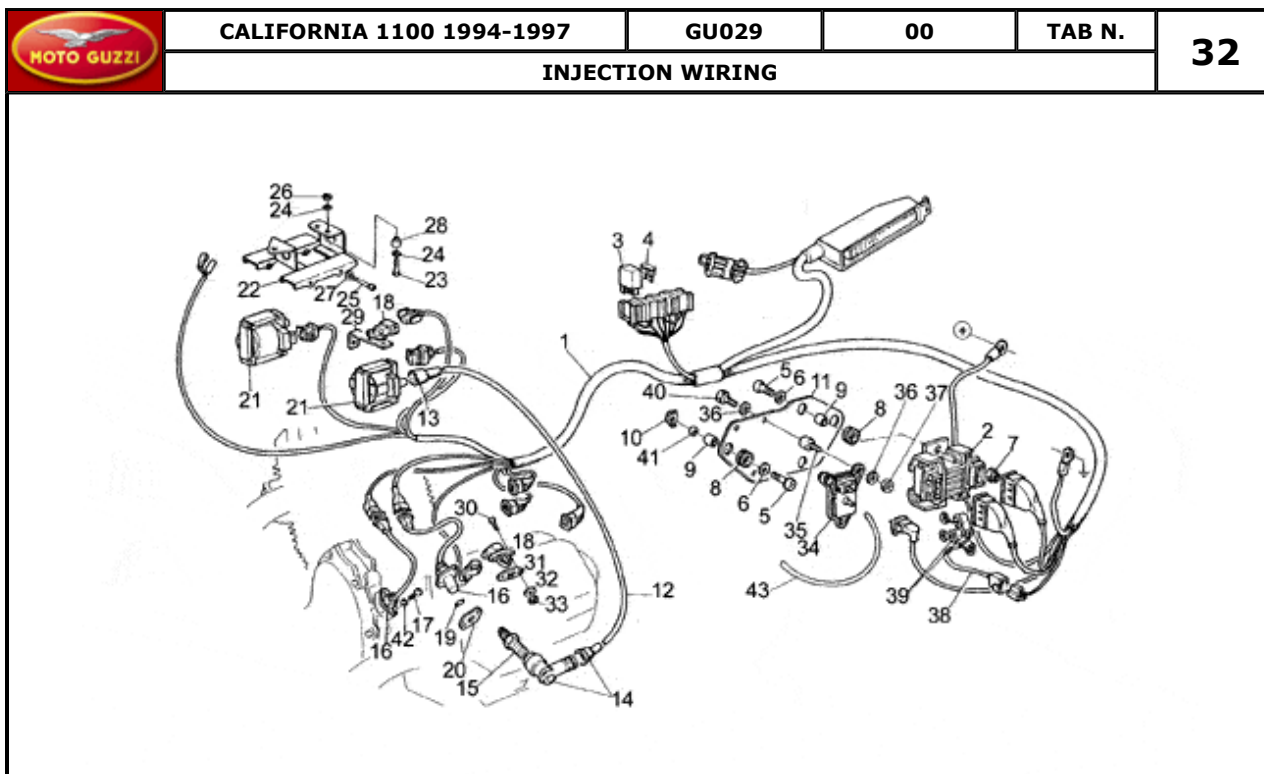

Pos.	Description	Year	I_M_	Country	Version	Code	Q.ty	P.Cod.
1	Injection wiring	-	-	-	-	GU30725870	1	
2	Power modules	-	-	-	-	GU29724460	1	
3	Relay Siemens A302/B1008	-	-	-	-	GU30732560	2	
4	Fuse 15A	-	-	-	-	GU28742560	2	
5	Screw	-	-	-	-	GU98622320	4	
6	Washer 6,2X18X1	-	-	-	-	GU95100118	4	
7	Nut M6x1	-	-	-	-	GU92630206	2	
8	Rubber spacer	-	-	-	-	GU91551080	4	
9	Spacer	-	-	-	-	GU91180607	4	
10	Captive nut	-	-	-	-	GU92660601	2	
11	Plate	-	-	-	-	GU30402770	1	
12	HT cable	-	-	-	-	GU17718350	2	
13	Cap	-	-	-	-	GU14717600	2	
14	Sparkplug cap NGK	-	-	-	-	GU30717410	2	
15	Spark plug NGK BPR6ES	-	-	-	-	GU30717061	2	
16	Timing and rev sensor	-	-	-	-	GU29721660	2	
17	Hex socket screw M5X10	-	-	-	-	GU98622210	4	
18	Air temp. Sensor	-	-	-	-	GU30729331	2	
19	O-ring	-	-	-	-	GU90706141	2	
20	Gasket 0,5 mm	-	-	-	-	GU29722760	2	
21	HT coil	-	-	-	-	GU30716500	2	
22	Coil holder	-	-	-	-	GU28716748	1	
23	Screw	-	-	-	-	GU98622310	3	
24	Special washer	-	-	-	-	GU61013800	3	
25	Hex socket screw M4X25	-	-	-	-	GU98622125	4	
26	Nut	-	-	-	-	GU92602206	3	
27	Washer 4,3x8x1,5	-	-	-	-	GU95021104	4	
28	Silent-block	-	-	-	-	GU93222020	3	
29	Sensor support	-	-	-	-	GU30728230	1	
30	Screw	-	-	-	-	GU98610110	4	
31	Gasket	-	-	-	-	GU30027931	2	
32	Washer	-	-	-	-	GU95120032	4	
33	Nut	-	-	-	-	GU92601003	2	
34	Pressure sensor	-	-	-	-	GU29727061	1