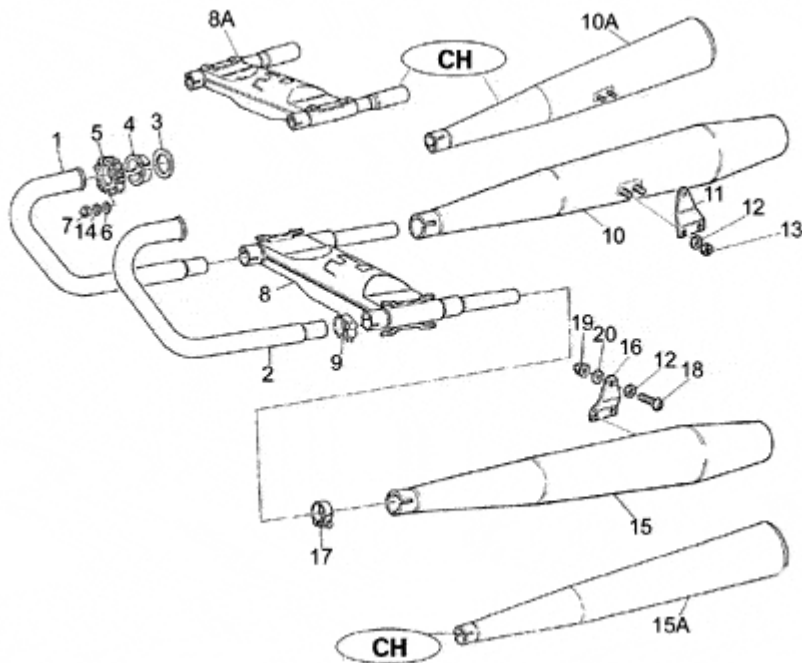

CALIFORNIA 1100 1994-1997

GU029

00

TAB N.

44

EXHAUST UNIT

Pos.	Description	Year	I_M_	Country	Version	Code	Q.ty	P.Cod.
1	RH exhaust pipe	-	-	-	-	GU29120950	1	
2	LH exhaust pipe	-	-	-	-	GU29120951	1	
3	Gasket	-	-	-	-	GU90718370	2	
4	Spacer	-	-	-	-	GU14121200	2	
5	Flange	-	-	-	-	GU17121061	2	
6	Washer 8,4X13X0,8	-	-	-	-	GU14615901	4	
7	Nut	-	-	-	-	GU92781081	4	
8	Expansion chamber	-	-	CH	-	GU29123951	1	
	Expansion chamber C295	-	-	-	-	GU30123910	1	
9	Hose clamp	-	-	-	-	GU14126900	2	
10	RH silencer	-	-	-	-	GU30123060	1	
	RH silencer S17	-	-	CH	-	GU17123062	1	
11	Plate	-	-	-	-	GU29128650	1	
12	Washer	-	-	-	-	GU95004208	4	
13	Nut	-	-	-	-	GU92630508	4	
14	Washer	-	-	-	-	GU95007208	4	
15	LH silencer S17	-	-	CH	-	GU17122962	1	
	LH silencer	-	-	-	-	GU30122960	1	
16	Plate	-	-	-	-	GU29128750	1	
17	Hose clamp	-	-	-	-	GU29123450	2	
18	Screw M8x35	-	-	-	-	GU98230835	2	
	Screw M8x40	-	-	-	-	GU98230841	2	
19	Nut	-	-	-	-	GU92660208	2	
20	Spring washer 8x15x0,3	-	-	-	-	GU61270300	2