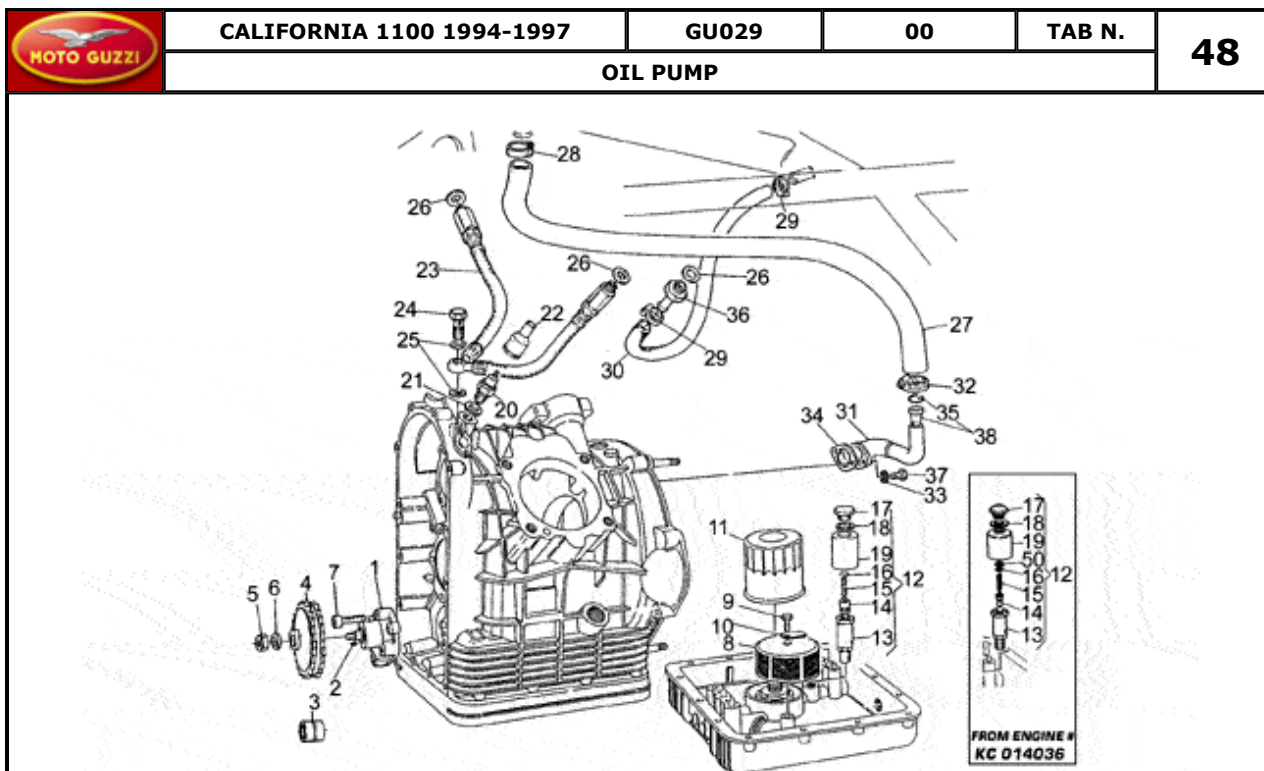

Pos.	Description	Year	I_M	Country	Version	Code	Q.ty	P.Cod.
1	Oil pump	-	-	-	-	GU30146400	1	
2	Transmission key	-	-	-	-	GU13148300	1	
3	Roller bearing 10x22x20	-	-	-	-	GU92252210	1	
4	Oil pump gear	-	-	-	-	GU30147700	1	
5	Nut	-	-	-	-	GU92602308	1	
6	Spring washer	-	-	-	-	GU95120085	1	
7	Screw M8X30	-	-	-	-	GU98622430	4	
8	Oil filter	-	-	-	-	GU14152200	1	
9	Hex screw M6X16	-	-	-	-	GU98054316	1	
10	Plate	-	-	-	-	GU95187006	1	
11	Oil filter	-	-	-	-	GU30153000	1	
12	Oil valve cpl.	-	-	-	02598N-M3	GU03158200	1	
	Oil valve cpl.	-	-	-	M4	GU14158200	1	
13	Valve body	-	-	-	M4	GU10158701	1	
	Valve body	-	-	-	02598N-M3	GU30158701	1	
14	Piston	-	-	-	M4	GU12150900	1	
	Piston	-	-	-	02598N-M3	GU30150900	1	
15	Valve spring	-	-	-	M4	GU94321072	1	
	Spring	-	-	-	02598N-M3	GU94321079	1	
16	Bottom	-	-	-	M4	GU12150700	1	
	Washer 6,15x11x0,8	-	-	-	02598N-M3	GU95004206	1	
17	Plug	-	-	-	02598N-M3	GU30159000	1	
	Plug	-	-	-	M4	GU12159000	1	
18	Washer 18,25x24x1	-	-	-	02598N-M3	GU18144350	2	
	Washer 14,5X20X1	-	-	-	M4	GU95100523	2	
19	Cup	-	-	-	M4	GU14158800	1	
	Cup	-	-	-	02598N-M3	GU30158800	1	
20	Pressure sensor	-	-	-	-	GU17768750	1	
21	Gasket 12,25	-	-	-	-	GU12006400	1	
22	Cap	-	-	-	-	GU12717600	1	