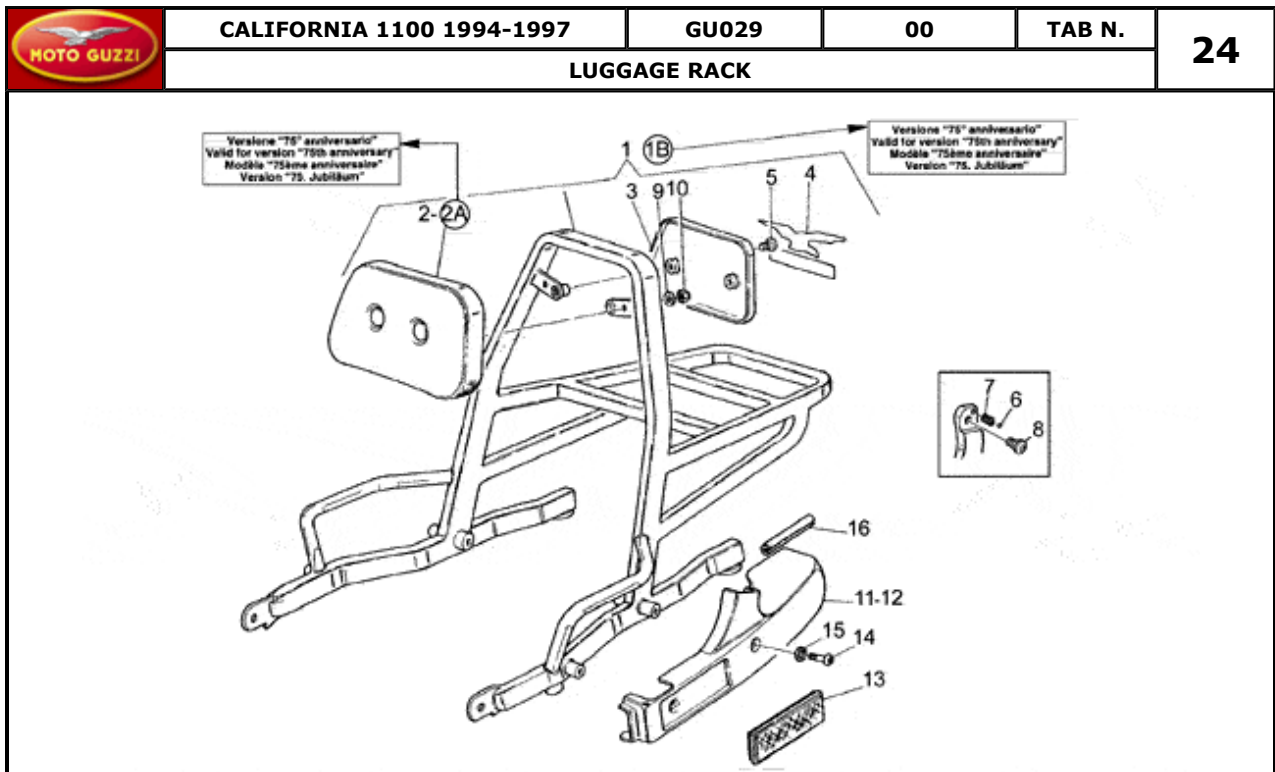

Pos.	Description	Year	I_M_	Country	Version	Code	Q.ty	P.Cod.
1	Fixed luggage rack assy	-	-	-	-	GU30466564	1	
	Fixed luggage rack assy	-	-	-	75	GU30466576	1	
	Tilting luggage rack assy	-	-	D	-	GU30466562	1	
2	Leather cushion Waterproof	-	-	-	75	GU30468076	1	
	Seat cushion	-	-	-	-	GU31468065	1	
3	Seat cushion	-	-	-	-	GU31468265	1	
4	Decal "Moto Guzzi"	T	-	-	D1	GU30942300	1	
	Decal "Moto Guzzi"	T	-	-	D2	GU30942301	1	
5	Hex socket screw M6x18	-	-	-	-	GU98230619	2	
6	Ball	-	-	-	SR	GU92295704	1	
7	Spring	-	-	-	SR	GU94321007	1	
8	Screw	-	-	-	SR	GU31468165	2	
9	Washer	-	-	-	-	GU95001206	2	
10	Nut	-	-	-	-	GU92601206	2	
11	RH protection	-	-	-	03599N	GU30466961	1	
12	LH protection	-	-	-	03599N	GU30467361	1	
13	Reflector	-	-	USA	-	GU31781565	2	
	Reflector, amber	-	-	-	-	GU31781665	2	
14	Screw	-	-	-	-	GU98230615	2	
15	Special washer	-	-	-	-	GU61013800	2	
16	Gasket PVC	-	-	-	-	GU00823931080	1