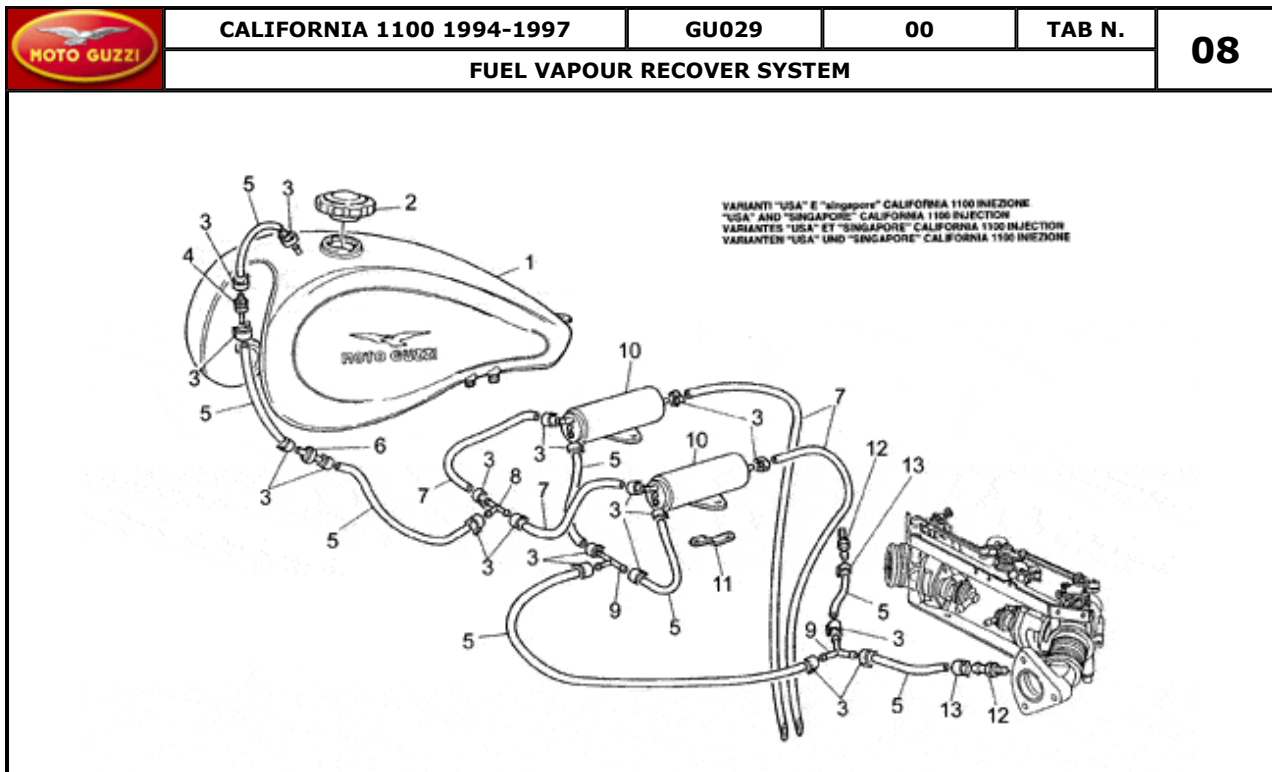

Pos.	Description	Year	I_M_	Country	Version	Code	Q.ty	P.Cod.
1	Fuel tank	-	-	SGP-USA	00997N-75	g.-r.	GU89000165	1
	Fuel tank	-	-	SGP-USA	-	l.b.	GU30100271	1
	Fuel tank	-	-	SGP-USA	D2	b.	GU30100272	1
	Fuel tank	-	-	SGP-USA	-	c.r.-l.b.	GU30100273	1
	Fuel tank	-	-	SGP-USA	-	l.b.-y.	GU30100275	1
	Fuel tank, grey/black	-	-	SGP-USA	30595C-D1	b.	GU30100279	1
	Fuel tank	T	-	SGP-USA	-	a.r.-c.r.	GU30100288	1
	Fuel tank	T	-	SGP-USA	-	be.-n.b.	GU30100289	1
	Fuel tank	T	-	SGP-USA	-	l.b.-r.	GU30100290	1
	Fuel tank	-	-	SGP-USA	-	l.b.-m.g.	GU30100291	1
	Fuel tank	-	-	SGP-USA	-	gr.	GU301002701	1
2	Fuel filler cap	-	-	SGP-USA	-	-	GU29103985	1
3	Hose clamp	-	-	SGP-USA	-	-	GU29108550	20
4	Oil breather valve	-	-	SGP-USA	-	-	GU29104985	1
5	Pipe SAEJ30R76X121/4"	-	-	SGP-USA	-	-	GU00823956060	1
6	Valve	-	-	SGP-USA	-	-	GU14102570	1
7	Rubber pipe 12,5X7,8 5/16"	-	-	SGP-USA	-	-	GU00823956080	1
8	3-way union	-	-	SGP-USA	-	-	GU30106620	1
9	3-way union	-	-	SGP-USA	-	-	GU29106660	2
10	RH carbon filter	-	-	SGP-USA	-	-	GU29116085	2
11	Carbon filter support	-	-	SGP-USA	-	-	GU29127185	1
12	Union	-	-	SGP-USA	-	-	GU30115220	2
13	Hose clamp	-	-	SGP-USA	-	-	GU93305008	2