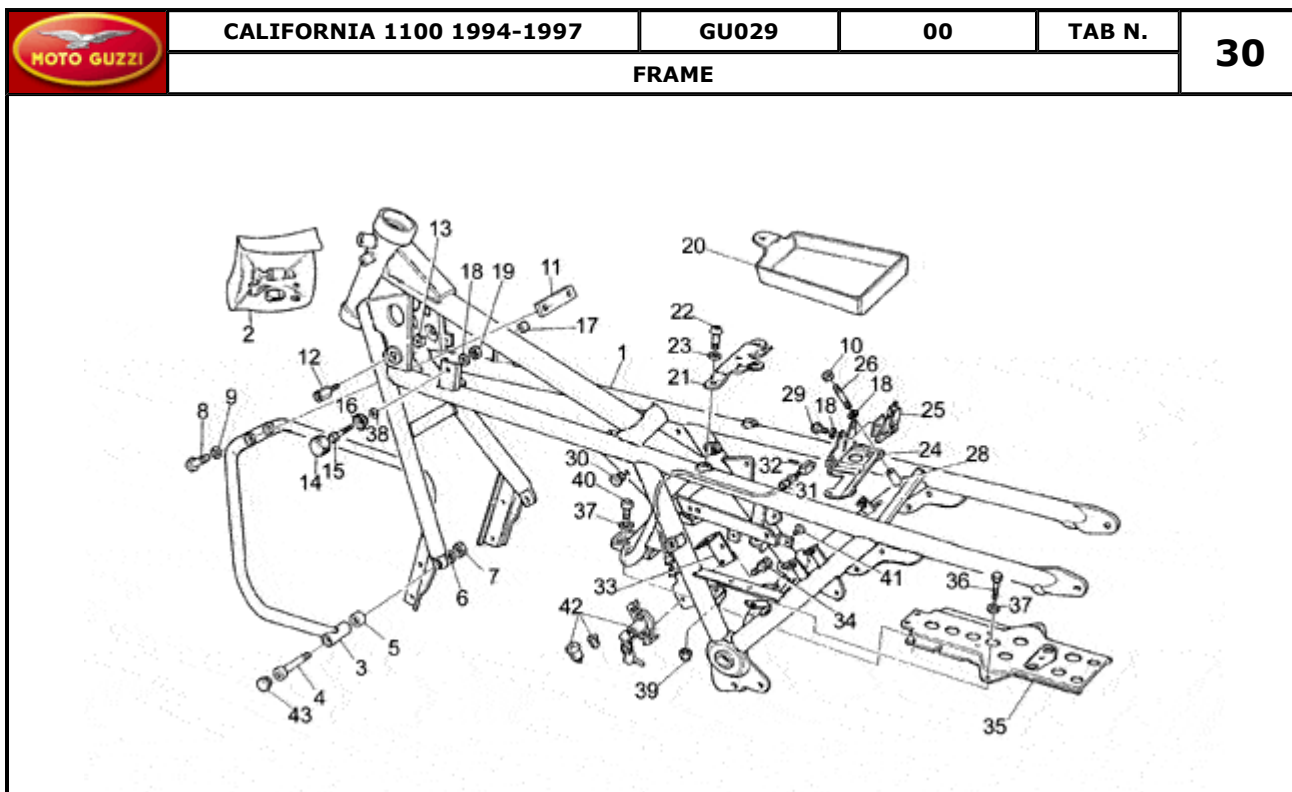

Pos.	Description	Year	I_M_	Country	Version	Code	Q.ty	P.Cod.
1	Frame	-	-	AUS	VC	GU30400164	1	
	Frame	-	-	AUS	VI	GU30400174	1	
	Frame	-	-	-	-	GU30400160	1	
2	Steering lock	-	-	-	-	GU28782550	1	
3	Front protection	-	-	-	-	GU30450260	1	
4	Screw M12X50	-	-	-	-	GU98621650	2	
5	Spacer	-	-	-	-	GU91181210	2	
6	Notched washer	-	-	-	-	GU95021112	2	
7	Nut	-	-	-	-	GU92602312	2	
8	Screw	-	-	-	-	GU98230845	2	
9	Spring washer 8x15x0,3	-	-	-	-	GU61270300	2	
10	Nut	-	-	-	-	GU92602206	2	
11	Plate	-	-	-	-	GU17451750	1	
12	Stud bolt	-	-	-	-	GU29469250	2	
13	Captive nut	-	-	-	-	GU92660601	2	
14	Drift	-	-	-	-	GU39103400	2	
15	Hex screw M6X16	-	-	-	-	GU98054316	2	
16	Disc	-	-	-	-	GU39103500	2	
17	Spacer	-	-	-	-	GU91180605	1	
18	Special washer	-	-	-	-	GU61013800	6	
19	Nut	-	-	-	-	GU92602206	2	
20	Flange	-	-	-	-	GU30479560	1	
21	Plate	-	-	-	-	GU30461360	1	
22	Screw	-	-	-	-	GU98230812	2	
23	Washer 8,4X13X0,8	-	-	-	-	GU14615901	2	
24	Plate	-	-	-	-	GU30462360	1	
25	Saddle lock	-	-	-	-	GU30462060	1	
26	Stud bolt	-	-	-	-	GU96506051	2	
28	Spacer	-	-	-	-	GU91180725	2	
29	Screw	-	-	-	-	GU98054312	2	
30	Plug	-	-	-	-	GU93180080	2	
31	Saddle release cable	-	-	-	-	GU30462160	1	
32	Pin	-	-	-	-	GU95522508	1