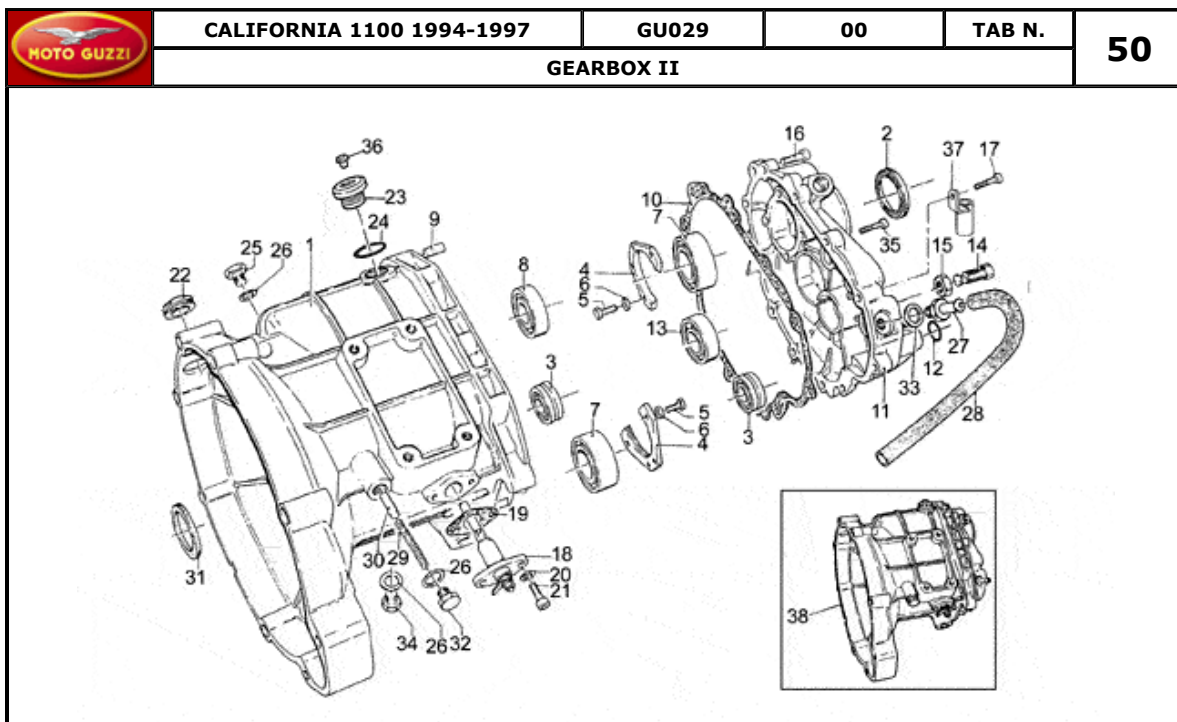

Pos.	Description	Year	I_M	Country	Version	Code	Q.ty	P.Cod.
1	Transmission cage	-	-	-	C2	GU30200260	1	
2	Gasket ring 35x47x7	-	-	-	-	GU90403547	1	
3	Roller bearing 17x35x15	-	-	-	C2	GU92256218	2	
4	Plate	-	-	-	-	GU14213803	2	
5	Hex socket screw M6X16	-	-	-	-	GU98622316	6	
6	Washer 6,4x10x0,7	-	-	-	-	GU14217901	6	
7	Ball bearing AF/AS 25x52	-	-	-	-	GU92218424	2	
8	Roller bearing AS 17x47x14	-	-	-	-	GU92234717	1	
9	Pin	-	-	-	-	GU95512081	2	
10	Gasket	-	-	-	-	GU14201110	1	
11	Box cover	-	-	-	C2	GU30200860	1	
12	O-ring 13,95x2,92	-	-	-	-	GU90706140	1	
13	Ball bearing AP 17x47x14	-	-	-	-	GU92201417	1	
14	Screw	-	-	-	-	GU14237800	1	
15	Low nut M12x1,25	-	-	-	-	GU92602512	1	
16	Hex socket screw M6X25	-	-	-	-	GU98622325	9	
17	Screw M6X35	-	-	-	-	GU98620335	1	
18	Neutral indicator switch	-	-	-	-	GU12207200	1	
19	Gasket	-	-	-	-	GU12207700	1	
20	Washer 6,4x10x0,7	-	-	-	-	GU14217901	2	
21	Screw	-	-	-	-	GU98822316	2	
22	Plug	-	-	-	-	GU93180220	1	
23	Oil plug	-	-	-	-	GU19351200	1	
24	O-ring 20,24X2,62	-	-	-	-	GU90706203	1	
25	Oil level plug	-	-	-	-	GU95980214	1	
26	Gasket	-	-	-	-	GU10528900	3	
27	Oil breather valve	-	-	-	-	GU14204955	1	
28	Pipe	-	-	-	-	GU00823942070	1	
29	Lever return spring	-	-	-	-	GU94321067	1	
30	Pawl	-	-	-	-	GU55234700	1	
31	Gasket ring 35x47x7/6,5	-	-	-	-	GU90403548	1	
32	Plug	-	-	-	-	GU95980610	1	
33	Gasket 8,25x15x1	-	-	-	-	GU12154200	1	
34	Oil unload plug M10X1	-	-	-	-	GU31003766	1	
35	Screw	-	-	-	-	GU98822325	1	
36	Plug	-	-	-	-	GU93180245	1	
37	Support	-	-	-	-	GU30424660	1	
38	Gearbox assy., grey	-	-	-	-	GU30991560	1