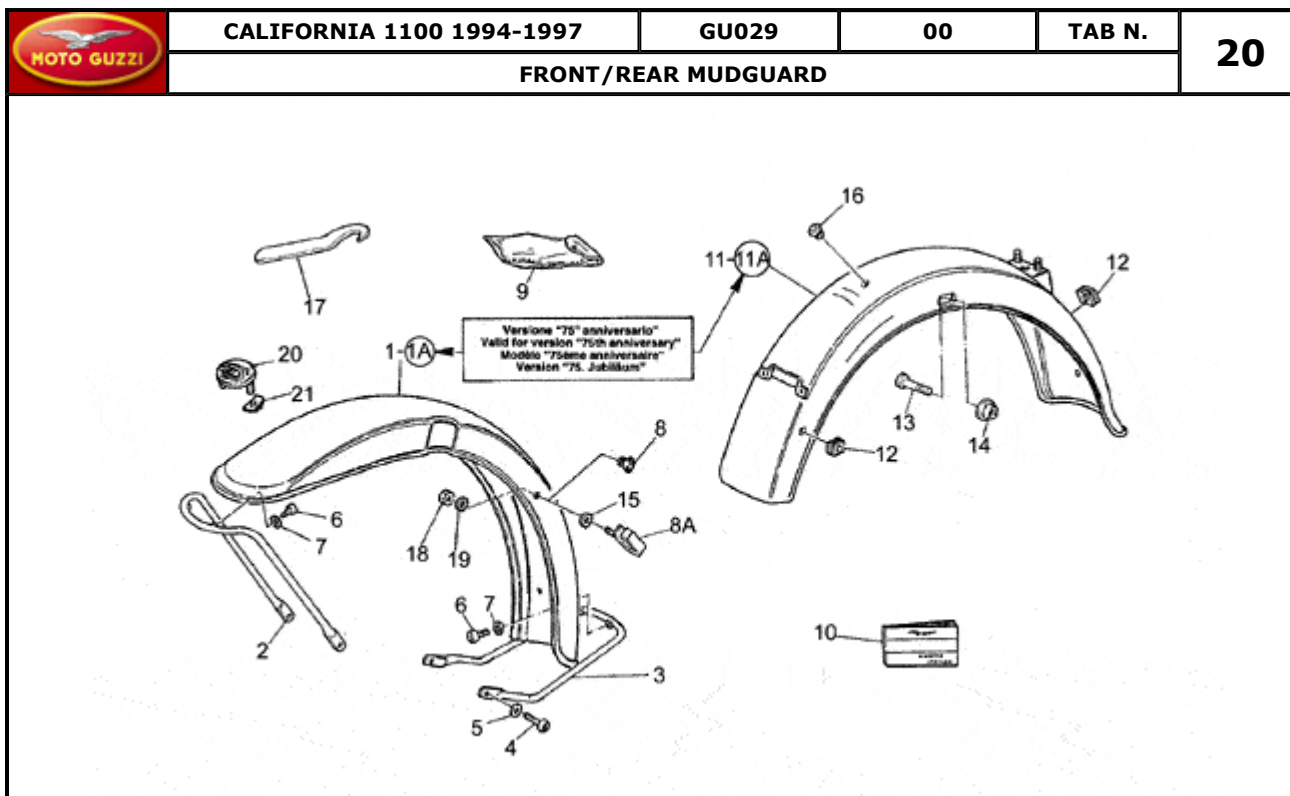

Pos.	Description	Year	I_M	Country	Version	Code	Q.ty	P.Cod.
1	Front mudguard, chrome	-	-	-	-	GU30434388	1	
	Front mudguard	-	-	-	gr.	GU294343602	1	
	Front mudguard	-	-	-	75 g.-r.	GU89000124	1	
	Front mudguard	T	-	-	l.b.-m.g.	GU30434387	1	
	Front mudguard	T	-	-	l.b.-r.	GU30434386	1	
	Front mudguard	T	-	-	be.-n.b.	GU30434385	1	
	Front mudguard, blue/gold	-	-	NL	-	GU30434369	1	
	Front mudguard	-	-	-	l.b.-y.	GU30434364	1	
	Front mudguard	-	-	-	c.r.-l.b.	GU30434363	1	
	Front mudguard, black/chrome	-	-	-	-	GU30434361	1	
	Front mudguard	-	-	-	b.-g.	GU30434362	1	
	Front mudguard	T	-	-	a.r.-c.r.	GU30434379	1	
2	Top mudguard support	-	-	-	-	GU30435760	1	
3	Bottom mudguard support	-	-	-	-	GU30435960	1	
4	Screw	-	-	-	-	GU98230816	4	
5	Spring washer 8x15x0,3	-	-	-	-	GU61270300	4	
6	Screw	-	-	-	-	GU98822314	4	
7	Washer	-	-	-	-	GU95000206	4	
8	Fairlead	-	-	-	30495C	GU29436550	2	
	Rubber spacer	-	-	-	-	GU93180050	2	
9	Toolkit	-	-	-	-	GU28929940	1	
10	Operator's handbook	-	-	D-F-I-UK	-	GU30900060	1	
11	Rear mudguard, chrome	-	-	-	-	GU30437088	1	
	Rear mudguard blank	-	-	-	gr.	GU304370602	1	
	Rear mudguard	-	-	-	75 g.-r.	GU89000122	1	
	Rear mudguard	T	-	-	l.b.-m.g.	GU30437087	1	
	Rear mudguard	T	-	-	l.b.-r.	GU30437086	1	
	Rear mudguard	T	-	-	be.-n.b.	GU30437085	1	
	Rear mudguard, blue/gold	-	-	NL	-	GU30437069	1	
	Rear mudguard	-	-	-	l.b.-y.	GU30437064	1	
	Rear mudguard	-	-	-	c.r.-l.b.	GU30437063	1	
	Rear mudguard	-	-	-	b.-g.	GU30437062	1	
	Rear mudguard, black/chrome	-	-	-	-	GU30437061	1