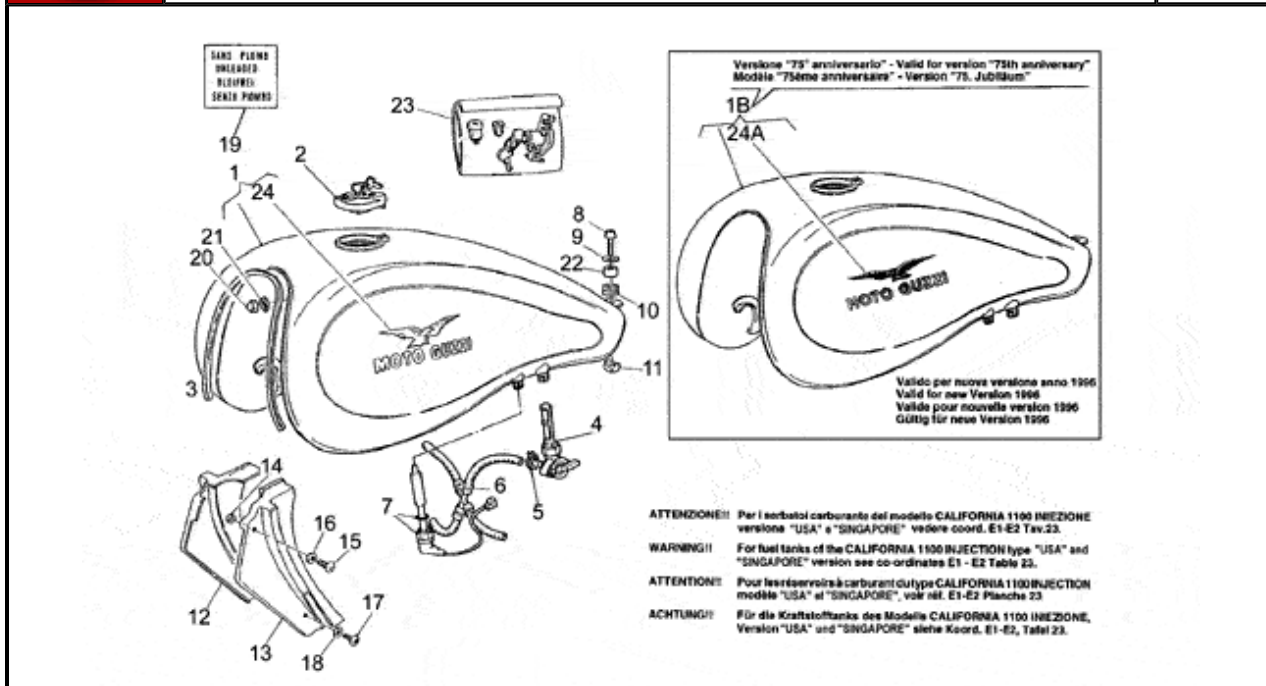

CALIFORNIA 1100 1994-1997	GU029	00	TAB N.	28
	FUEL TANK				

Pos.	Description	Year	I_M_	Country	Version	Code	Q.ty	P.Cod.
1	Fuel tank	-	-	-	30595C-D1	b.-g.	GU30100278	1
	Fuel tank	-	-	-	-	gr.	GU301002601	1
	Fuel tank	-	-	-	75	-	GU89000119	1
	Fuel tank	T	-	-	B	l.b.	GU89000103	1
	Fuel tank	T	-	-	B	l.b.-r.	GU89000081	1
	Fuel tank	T	-	-	B	a.r.-c.r.	GU89000080	1
	Fuel tank	T	-	CH	B	l.b.-m.g.	GU30100295	1
	Fuel tank	T	-	CH	B	l.b.-r.	GU30100294	1
	Fuel tank	T	-	CH	B	be.-n.b.	GU30100293	1
	Fuel tank	T	-	CH	B	a.r.-c.r.	GU30100292	1
	Fuel tank	T	-	-	B	l.b.-m.g.	GU30100287	1
	Fuel tank	-	-	CH	30595C-D1	b.-g.	GU30100280	1
	Fuel tank	-	-	CH	00997N-75	g.-r.	GU89000164	1
	Fuel tank	-	-	CH	-	l.b.-y.	GU30100274	1
	Fuel tank, blue/gold	-	-	NL	-	-	GU30100269	1
	Fuel tank	-	-	CH	-	c.r.-l.b.	GU30100268	1
	Fuel tank	-	-	CH	D2	b.-g.	GU30100267	1
	Fuel tank	-	-	CH	-	l.b.	GU30100266	1
	Fuel tank	-	-	CH	-	gr.	GU301002651	1
	Fuel tank	-	-	-	-	l.b.-y.	GU30100264	1
	Fuel tank	-	-	-	-	c.r.-l.b.	GU30100263	1
	Fuel tank	-	-	-	D2	b.-g.	GU30100262	1
	Fuel tank	-	-	-	-	l.b.	GU30100261	1
	Fuel tank	T	-	-	B	be.-n.b.	GU30100285	1
2	Fuel filler cap	-	-	-	-	-	GU30103960	1
3	Gasket	-	-	-	-	-	GU00823931070	1
4	RH fuel cock	-	-	-	-	-	GU23105470	2
5	Hose clamp	-	-	-	-	-	GU28108410	4
6	Fuel pipe	-	-	-	-	-	GU29106500	1
7	Fuel level sensor	-	-	-	-	-	GU30103060	1
8	Screw	-	-	-	-	-	GU98230830	1
9	Washer	-	-	-	-	-	GU95100239	1
10	Rubber spacer	-	-	-	-	-	GU91551131	1