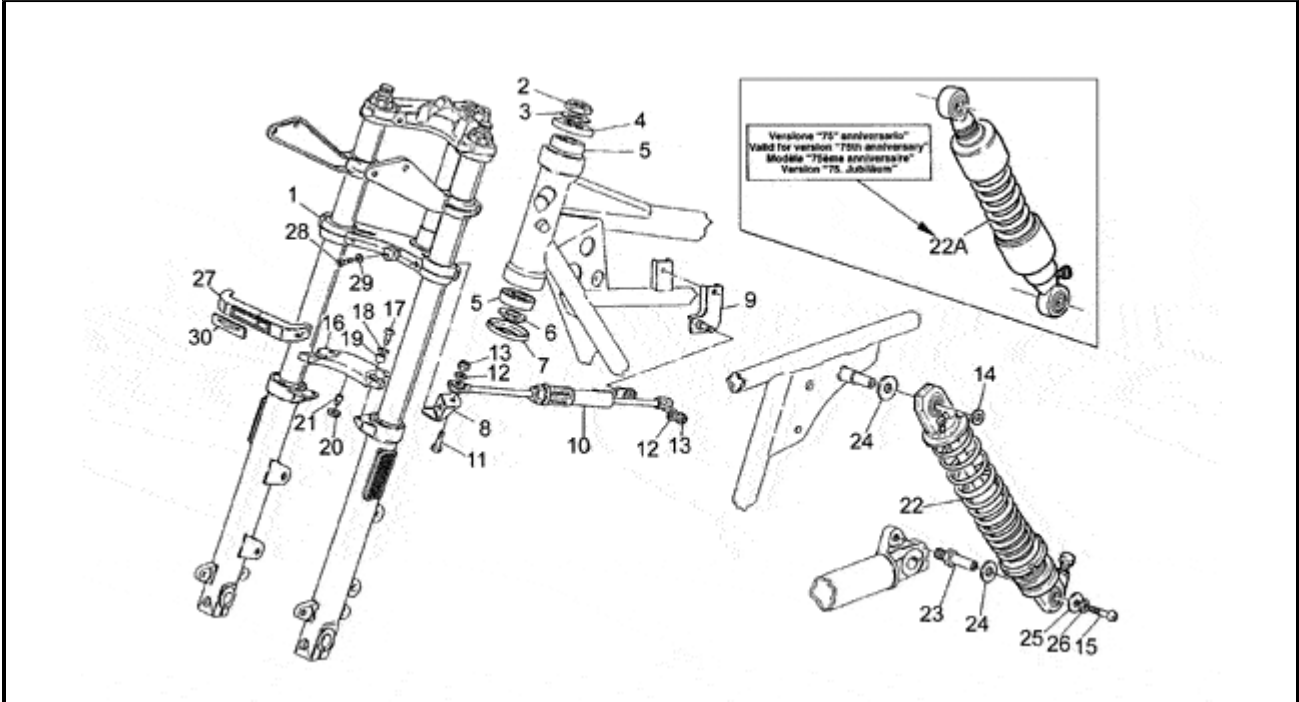

CALIFORNIA 1100 1994-1997

GU029

00

TAB N.

29

FRONT/REAR SHOCK ABSORBER

Pos.	Description	Year	I_M	Country	Version	Code	Q.ty	P.Cod.
1	Front fork	-	-	-	-	GU30490261	1	
2	Plug	-	-	-	-	GU18513460	1	
3	Stem plug washer	-	-	-	-	GU18513560	1	
4	Cup	-	-	-	-	GU14494600	1	
5	Tap.roller bearing	-	-	-	-	GU92249225	2	
6	Clearance washer	-	-	-	-	GU14516700	1	
7	Dust cover	-	-	-	-	GU14517000	1	
8	Clamp	-	-	-	-	GU29531850	1	
9	Clamp	-	-	-	-	GU29531050	1	
10	Steering shock absorber	-	-	-	-	GU17530260	1	
11	Screw	-	-	-	-	GU98054325	1	
12	Washer	-	-	-	-	GU95000206	3	
13	Nut M6x1	-	-	-	-	GU92630206	2	
14	Spring washer 8x15x0,3	-	-	-	-	GU61270300	4	
15	Screw	-	-	-	-	GU98230816	2	
16	Stabilization plate	-	-	-	-	GU29436650	1	
17	Screw	-	-	-	-	GU98230816	4	
18	O-ring	-	-	-	-	GU90706092	8	
19	Bush	-	-	-	-	GU29436450	4	
20	Nylon washer 6X17X1	-	-	-	-	GU66478610	1	
21	Pin	-	-	-	-	GU29439550	1	
22	Rear shock absorber	-	-	-	-	GU30550260	2	
	Rear shock absorber	-	-	-	75	GU30550276	2	
23	Pin	-	-	-	-	GU29541850	1	
24	Washer	-	-	-	-	GU95100535	4	
25	Washer	-	-	-	-	GU95100239	2	
26	Washer	-	-	-	-	GU95004208	2	
27	Guard	-	-	-	-	GU30751360	1	
28	Screw	-	-	-	-	GU98622310	1	
29	Special washer	-	-	-	-	GU61013800	1	
30	Adhesive dataplate	T	-	-	-	GU30769560	1	
	Trademark sticker	-	-	-	-	GU28769533	1