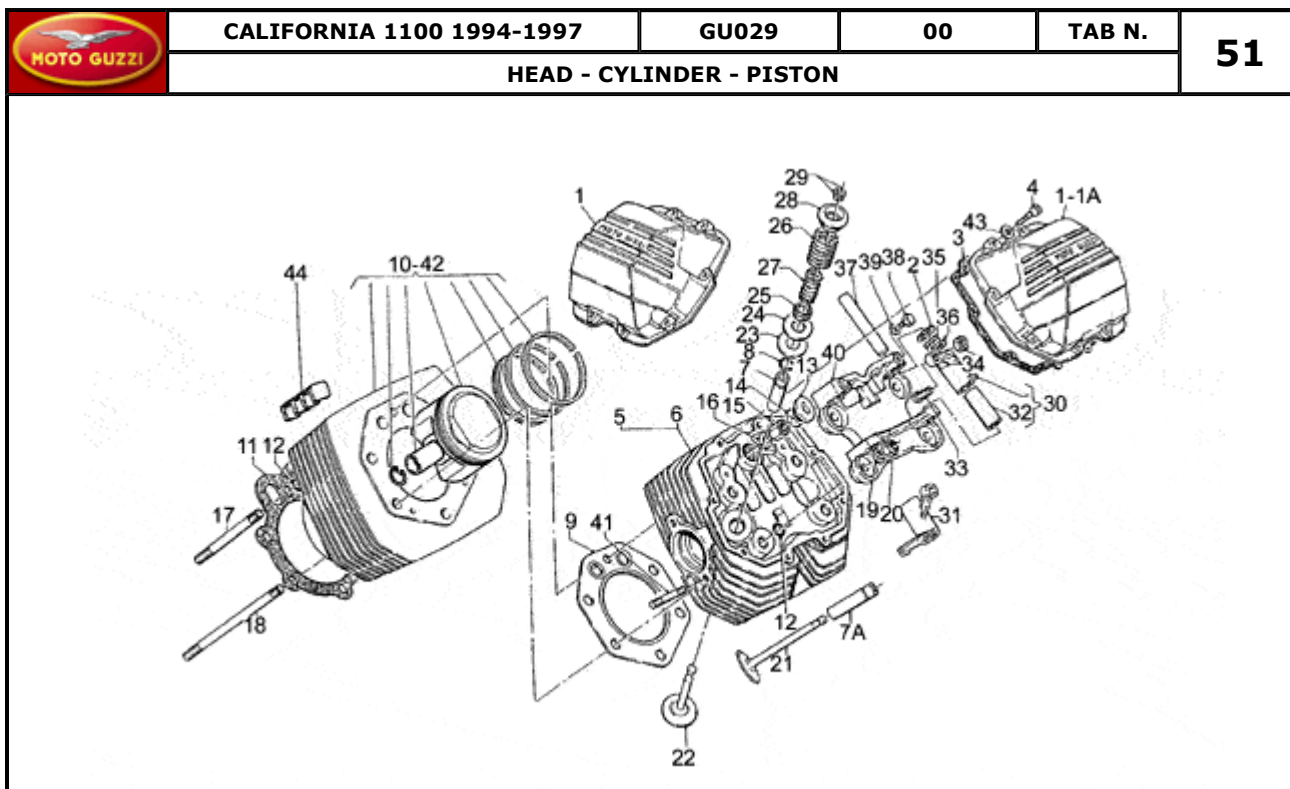

Pos.	Description	Year	I_M	Country	Version	Code	Q.ty	P.Cod.
1	RH/LH head cover polished	-	-	-	VI	GU30023670	1	
	Valves cover, stain.	-	-	-	-	GU29023550	2	
2	Washer 15,2x26x0,5	-	-	-	-	GU10032700	4	
3	Cover gasket	-	-	-	-	GU14023760	2	
4	Hex socket screw M6X25	-	-	-	-	GU98622325	16	
5	RH head assy w/h valve grey	-	-	-	-	GU30022160	1	
	RH cylinder head	-	-	CH	VC	GU30022162	1	
6	LH head assy with valve grey	-	-	-	-	GU30022260	1	
	LH cylinder head	-	-	CH	VC	GU30022262	1	
7	Exhaust valve guide	-	-	-	-	GU13036801	2	
	Intake valve guide	-	-	-	A	GU14036860	2	
8	Snap ring	-	-	-	-	GU90353016	4	
9	Gasket	-	-	-	KC/KD	GU30022060	2	
	Gasket	-	-	-	KG/KH	GU14022065	2	
10	Cylinder with piston assy., LH	-	-	-	KC/KD	GU30060160	1	
	Cylinder with piston assy., LH	-	-	-	KG/KH	GU30060185	1	
11	Gasket	-	-	-	-	GU14020865	2	
12	O-ring 9x2	-	-	-	-	GU90706094	12	
13	Oil plug	-	-	-	-	GU12022600	2	
14	O-ring 20,24X2,62	-	-	-	-	GU90706203	2	
15	Column nut	-	-	-	-	GU13021900	2	
16	Washer 10,5X18X0,8	-	-	-	-	GU95129180	2	
17	Stud bolt	-	-	-	-	GU12021800	4	
18	Stud bolt	-	-	-	-	GU12021700	8	
19	Washer 10,5X21X1	-	-	-	-	GU14018400	10	
20	Nut M10X1,5	-	-	-	-	GU92603010	10	
21	Intake valve	-	-	-	-	GU30036010	2	
22	Exhaust valve	-	-	-	-	GU30036110	2	
23	Washer 14,2x31x1	-	-	-	-	GU13037200	4	
24	Washer 14,2x31x0,3	-	-	-	-	GU14037300	10	
25	Lower cup	-	-	-	-	GU13037000	4	
26	Outer spring	-	-	-	-	GU13037400	4	
27	Inner spring	-	-	-	-	GU13037600	4