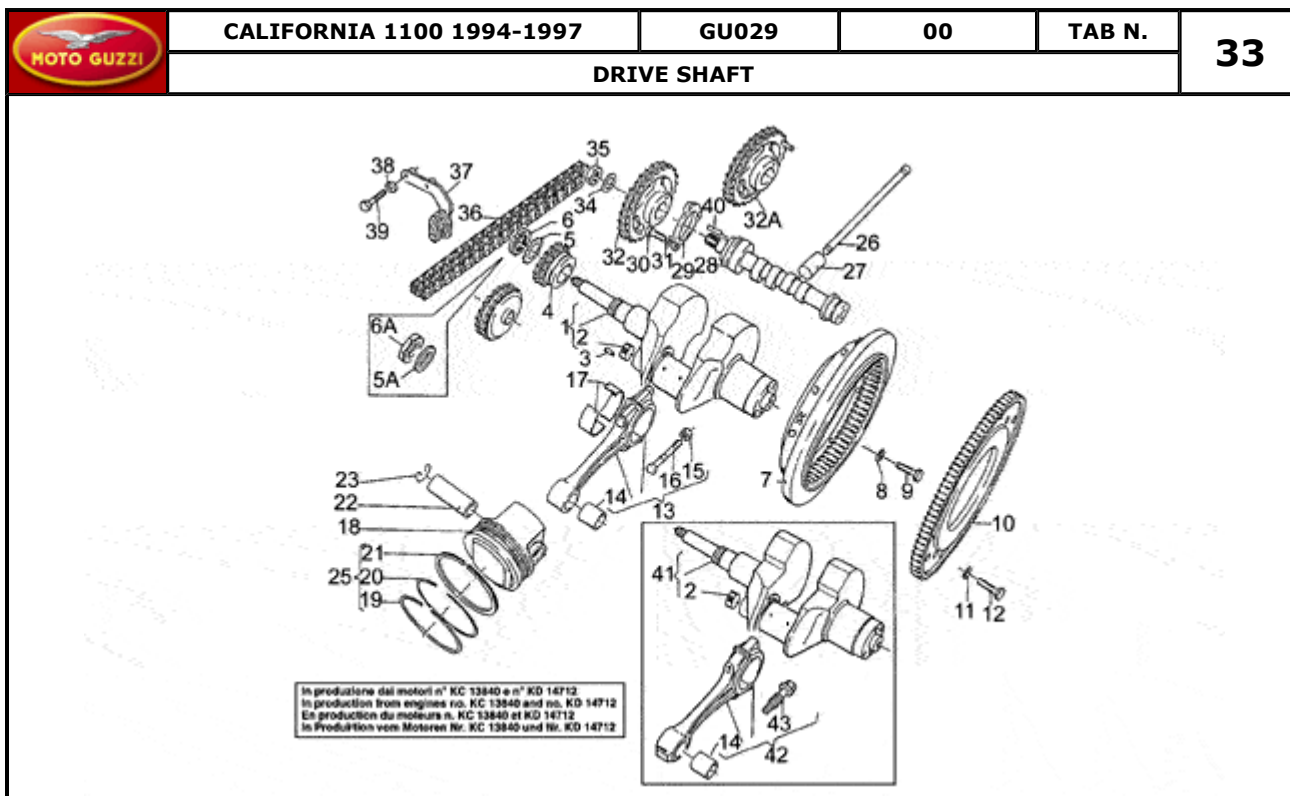

Pos.	Description	Year	I_M	Country	Version	Code	Q.ty	P.Cod.
1	Drive shaft	-	-	-	KG/KH	GU29064161	1	
	Drive shaft	-	-	-	KC/KD-M1	GU30064160	1	
2	Plug	-	-	-	-	GU12065400	1	
3	Transmission key	-	-	-	-	GU91702355	1	
4	Pinion	-	-	-	-	GU14072001	1	
5	Safety washer	-	-	-	1A	GU95028025	1	
	Washer 25,5x35x2	-	-	-	2A-30395C	GU95100837	1	
6	Ring nut	-	-	-	1A	GU93601026	1	
	Nut M25	-	-	-	2A-30395C	GU92602525	1	
7	Flywheel	-	-	-	VC	GU29067040	1	
	Flywheel cpl.	-	-	-	VI	GU29067060	1	
8	Washer 8,4X13X0,8	-	-	-	-	GU14615901	6	
9	Screw M8X25	-	-	-	-	GU12067701	6	
10	Chain ring	-	-	-	-	GU17067900	1	
11	Washer 8,4X13X0,8	-	-	-	-	GU14615901	8	
12	Hex screw M8X20	-	-	-	-	GU98054420	8	
13	Connecting rod	-	-	-	KC/KD-M1	GU30061560	2	
	Connecting rod	-	-	-	KG/KH	GU30061500	2	
14	Bush	-	-	-	-	GU91112128	2	
15	Self-locking nut	-	-	-	-	GU92731090	4	
16	Screw	-	-	-	KC/KD-M1	GU30062260	4	
	Screw	-	-	-	KG/KH	GU30062200	4	
17	Bearing half-shell	-	-	-	std	GU30062000	4	
	Bearing half-shell 0,254 mm	-	-	-	-	GU30062001	4	
	Bearing half-shell 0,508 mm	-	-	-	-	GU30062002	4	
	Bearing half-shell 0,762 mm	-	-	-	-	GU30062003	4	
18	Piston	-	-	-	KC/KD	GU30060461	2	
	Piston	-	-	-	KG/KH	GU30060410	2	
19	Piston ring	-	-	-	KG/KH	GU14060760	2	
	Piston ring	-	-	-	KC/KD	GU30060760	2	
20	Piston ring	-	-	-	KC/KD	GU30060960	2	
	Piston ring	-	-	-	KG/KH	GU18060950	2