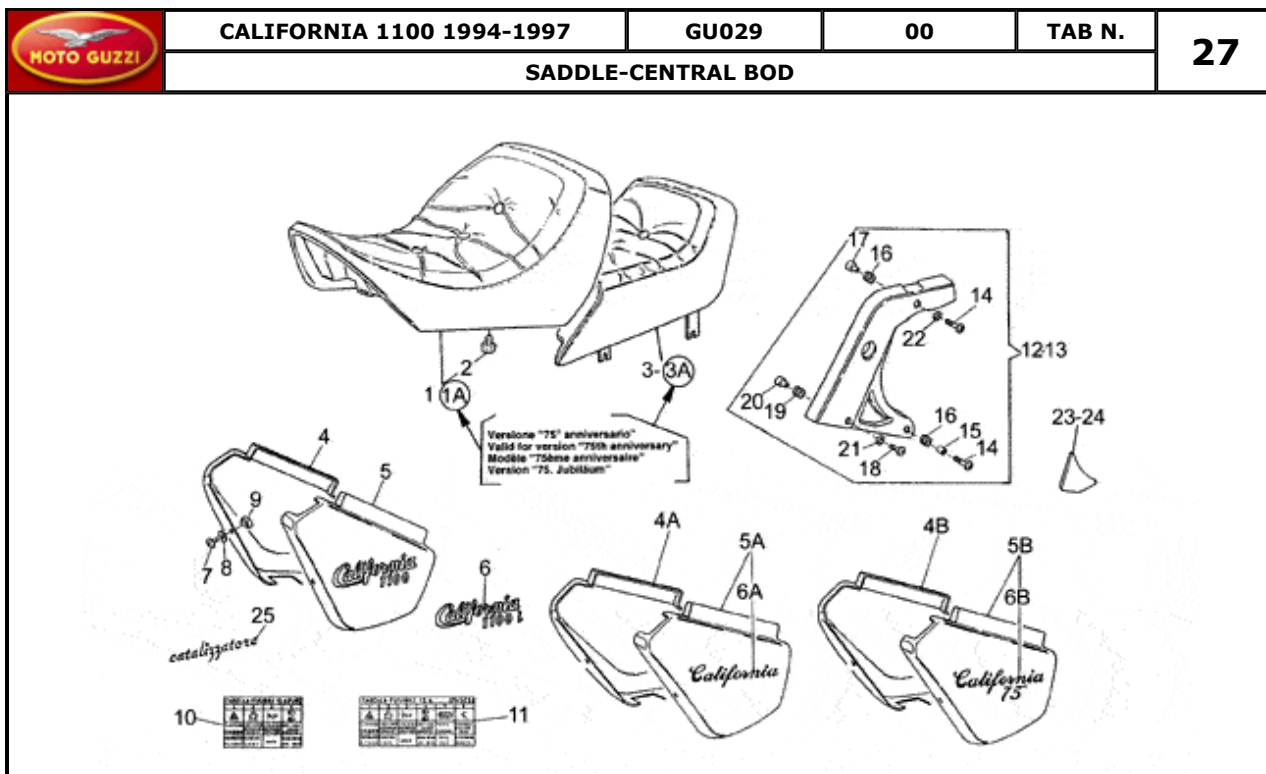

Pos.	Description	Year	I_M	Country	Version	Code	Q.ty	P.Cod.
1	Driver saddle Waterproof	-	-	-	75	-	GU30460576	1
	Saddle	-	-	-	-	-	GU30460560	1
2	Drift	-	-	-	-	-	GU29461650	4
3	Rear saddle	-	-	-	-	-	GU30464060	1
	Rear saddle Waterproof	-	-	-	75	-	GU30464076	1
4	RH side panel	T	-	-	A	m.g.	GU30476287	1
	RH side panel	-	-	-	75	g.	GU89000120	1
	RH side panel	T	-	-	A	n.b.	GU89000082	1
	RH side panel	T	-	-	A	a.r.	GU30476279	1
	RH side panel, blue/gold	-	-	NL	-	-	GU30476269	1
	RH side panel	-	-	-	-	c.r.-l.b.	GU30476263	1
	RH side panel	-	-	-	-	b.-g.	GU30476262	1
	RH side panel	-	-	-	-	b.	GU30476261	1
	RH side panel	-	-	-	-	gr.	GU294762601	1
	RH side panel	-	-	-	-	l.b.-y.	GU30476264	1
	RH side panel	T	-	-	A	l.b.	GU89000083	1
5	LH side panel	-	-	-	-	l.b.	GU30476361	1
	LH side panel	T	-	-	A	m.g.	GU30476395	1
	LH side panel	T	-	-	A	l.b.	GU30476394	1
	LH side panel	T	-	-	A	a.r.	GU30476379	1
	LH side panel, blue/gold	-	-	NL	-	-	GU30476369	1
	LH side panel	-	-	-	-	l.b.-y.	GU30476364	1
	LH side panel	-	-	-	-	b.-g.	GU30476362	1
	LH side panel	-	-	-	-	gr.	GU294763501	1
	LH side panel	-	-	-	75	g.	GU89000123	1
	LH side panel	-	-	-	-	c.r.-l.b.	GU30476363	1
	LH side panel	T	-	-	A	n.b.	GU89000084	1
6	Decal "California"	T	-	-	A-D1-KC/KD	-	GU30922062	2
	Decal "California 1100 I"	-	-	-	D2-KC/KD	-	GU30922070	2
	Decal "California 1100 I"	-	-	-	D1-KC/KD	-	GU30922071	2
	Decal "California 75"	-	-	-	75-D1-KC/KD	-	GU30922076	2
	Decal "California 1000 "	-	-	-	D2-KG/KH	-	GU30922090	2
	Decal "California 1000 "	-	-	-	D1-KG/KH	-	GU30922091	2