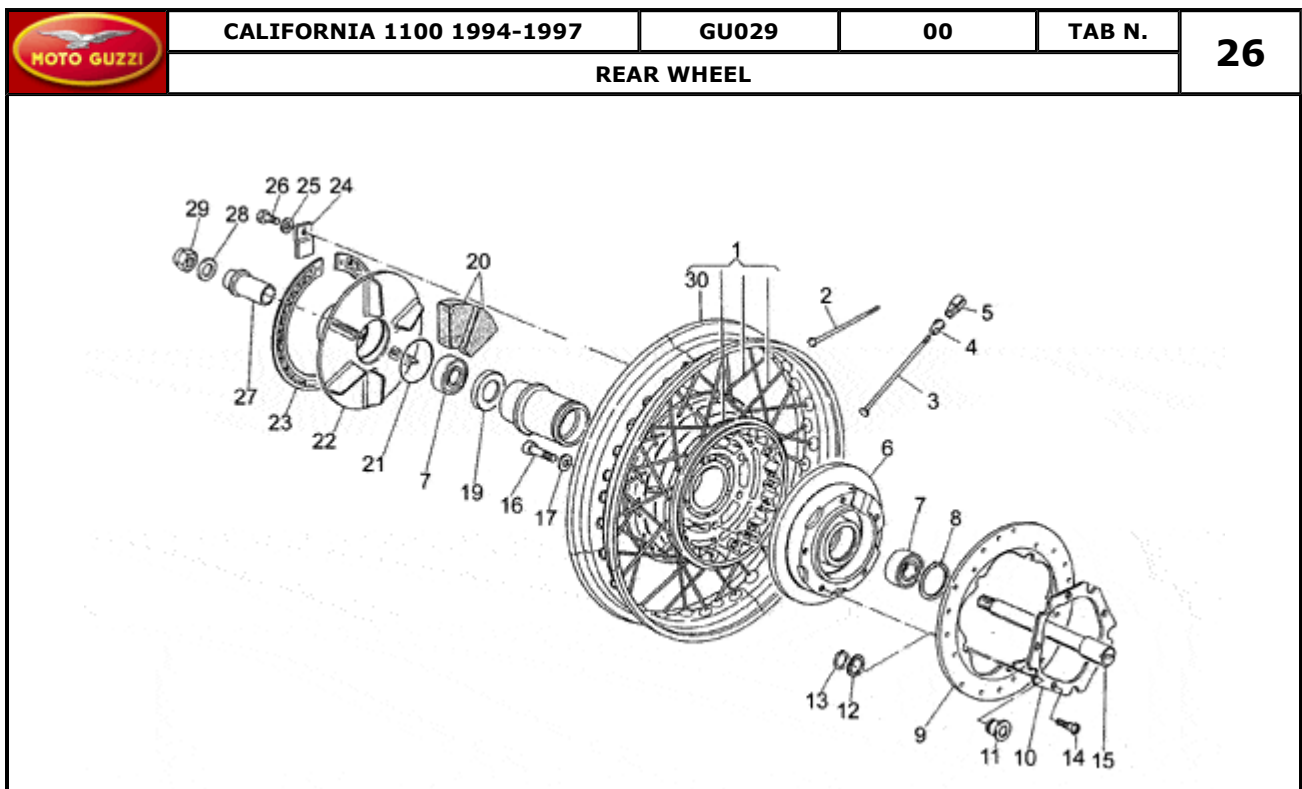

Pos.	Description	Year	I_M	Country	Version	Code	Q.ty	P.Cod.
1	Rear wheel	-	-	-	-	GU30630660	1	
2	Short spoke	-	-	-	-	GU30631160	20	
3	Long spoke	-	-	-	-	GU30631430	20	
4	Nipples	-	-	-	-	GU27611710	40	
5	Counterweight 15 gr.	-	-	-	-	GU12616101	1	
	Counterweight 20 gr.	-	-	-	-	GU12616102	1	
	Counterweight 30 gr.	-	-	-	-	GU12616103	1	
6	Flange	-	-	-	-	GU30632460	1	
7	Ball bearing 20X47X14	-	-	-	-	GU92204220	2	
8	Circlip 47X50,5	-	-	-	-	GU90272047	1	
9	Brake disc	-	-	-	-	GU30635860	1	
10	Flange	-	-	-	-	GU30613760	1	
11	Bush	-	-	-	-	GU28613560	5	
12	Belleville spring	-	-	-	-	GU28618860	5	
13	Circlip	-	-	-	-	GU90271022	5	
14	Screw	-	-	-	-	GU30611460	5	
15	Rear wheel spindle	-	-	-	-	GU30633360	1	
16	Screw M8X30	-	-	-	-	GU98622430	6	
17	Washer 8,4X13X0,8	-	-	-	-	GU14615901	6	
19	Cup	-	-	-	-	GU17633550	1	
20	Rubber cush drive hub	-	-	-	-	GU01336800	12	
21	O-ring	-	-	-	-	GU90706490	1	
22	Flexible coupling disc	-	-	-	-	GU30335260	1	
23	Snap ring	-	-	-	-	GU14335303	1	
24	Plate	-	-	-	-	GU17335950	1	
25	Special washer	-	-	-	-	GU61013800	1	
26	Screw	-	-	-	-	GU98054312	1	
27	Spacer	-	-	-	-	GU30634160	1	
28	Washer	-	-	-	-	GU14634400	1	
29	Nut	-	-	-	-	GU29616450	1	
30	Rear wheel	-	-	-	-	GU30630760	1