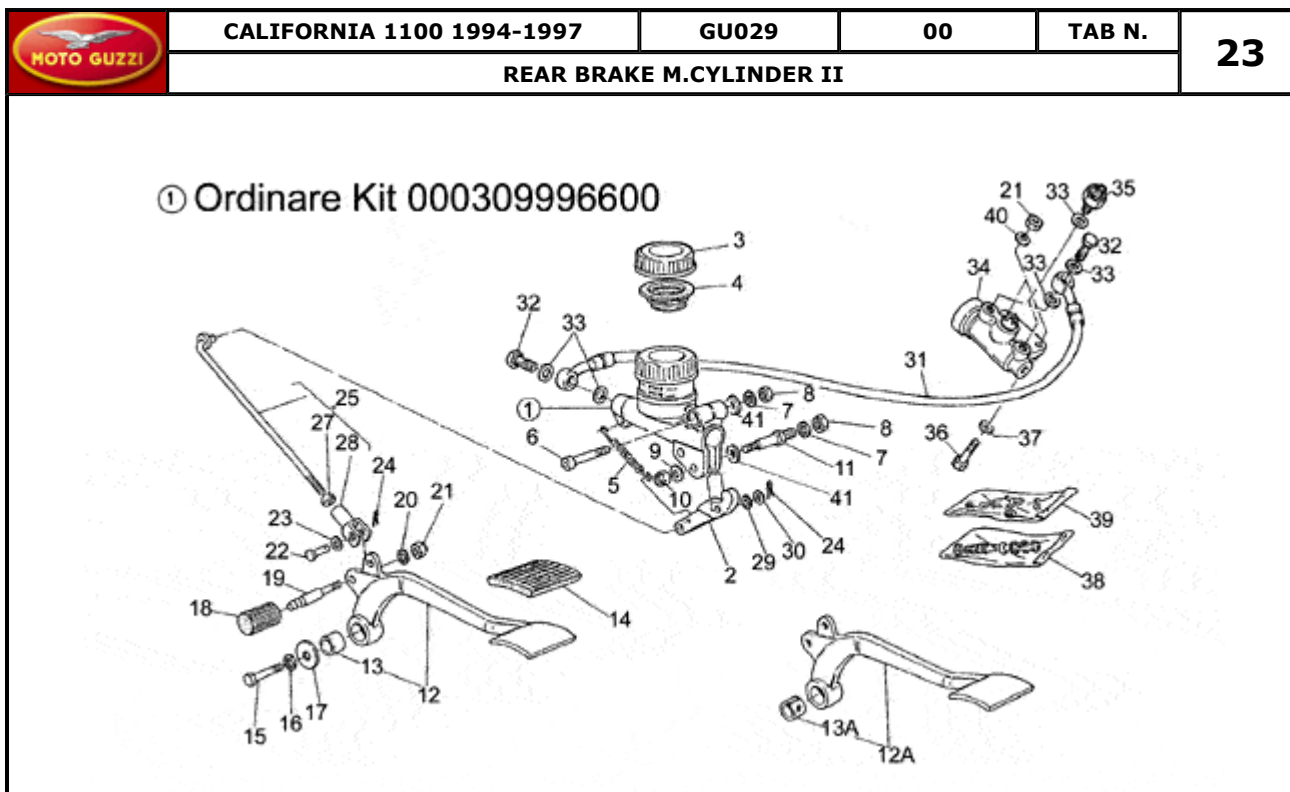

Pos.	Description	Year	I_M	Country	Version	Code	Q.ty	P.Cod.
1	Rear master cylinder	-	-	-	E-O1-T1	GU29667000	1	
2	Pump control lever	-	-	-	-	GU17667550	1	
3	Cover	-	-	-	-	GU14661100	1	
4	Diaphragm	-	-	-	-	GU14661300	1	
5	Spring	-	-	-	-	GU17667650	1	
6	Screw M8X40	-	-	-	-	GU98620440	1	
7	Spring washer	-	-	-	-	GU95021108	2	
8	Nut M8X1,25	-	-	-	-	GU92602208	2	
9	Washer	-	-	-	-	GU95000206	2	
10	Nut M6x1	-	-	-	-	GU92630206	2	
11	Brake lever pin	-	-	-	-	0000000	1	
12	Brake lever	-	-	-	-	GU30675960	1	
13	Bush	-	-	-	-	GU30678160	1	
14	Rubber pedal	-	-	-	-	GU43262180	1	
15	Screw	-	-	-	-	GU98230816	1	
16	Spring washer 8x15x0,3	-	-	-	-	GU61270300	1	
17	Washer	-	-	-	-	GU18259151	1	
18	Rubber pedal	-	-	-	-	GU13432640	1	
19	Pin	-	-	-	-	GU18678350	1	
20	Special washer	-	-	-	-	GU61013800	1	
21	Nut	-	-	-	-	GU92602206	3	
22	Pin	-	-	-	-	GU95770265	1	
23	Washer	-	-	-	-	GU95129110	1	
24	Split pin	-	-	-	-	GU95500222	2	
25	Change gear tie rod compl.	-	-	-	-	GU18675052	1	
27	Nut	-	-	-	-	GU92690073	1	
28	Fork	-	-	-	-	GU95740175	1	
29	Spring washer	-	-	-	-	GU95129130	1	
30	Washer 7,5x13x1	-	-	-	-	GU95100173	1	
31	Pipe	-	-	-	-	GU30658560	1	
32	Oil pipe screw *	-	-	-	-	GU95990028	2	
33	Gasket	-	-	-	-	GU25656100	5	
34	Valve	-	-	-	-	GU27668561	1