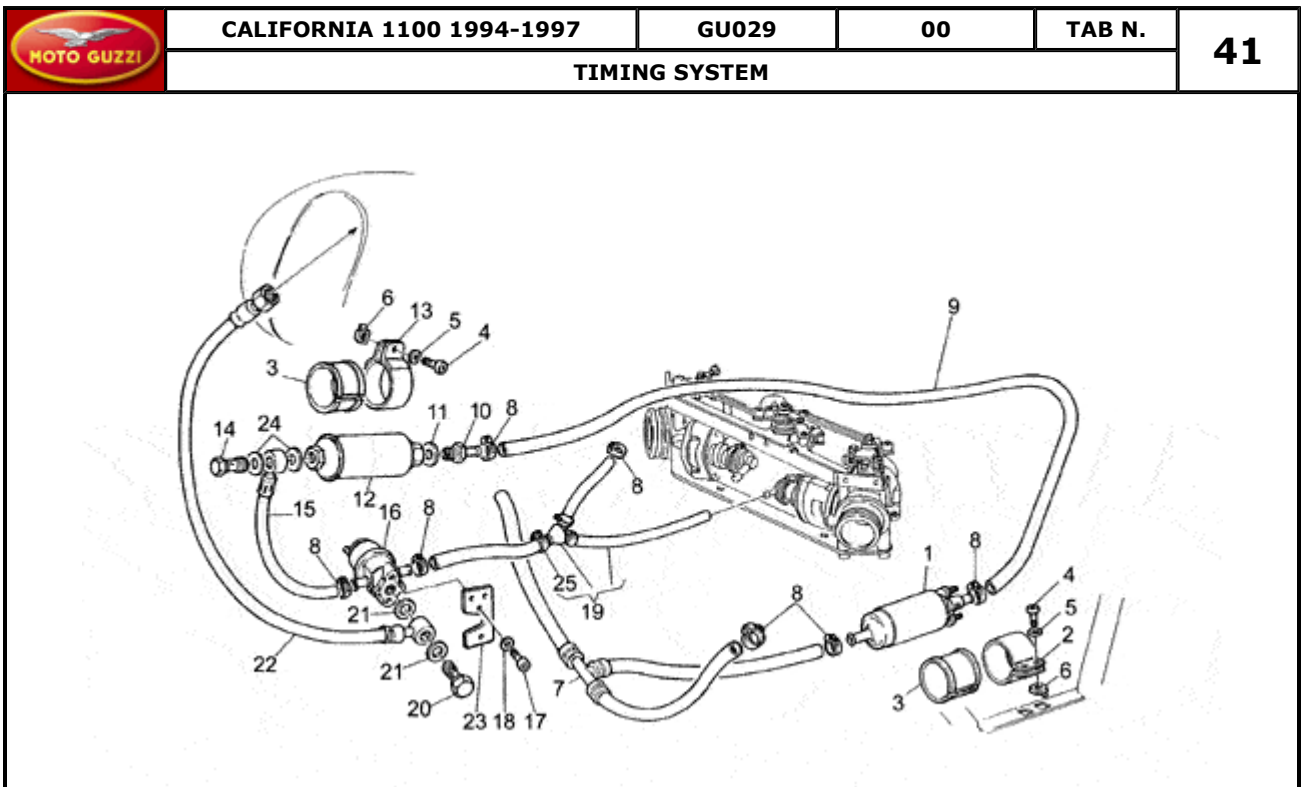

Pos.	Description	Year	I_M	Country	Version	Code	Q.ty	P.Cod.
1	Fuel pump	-	-	-	-	GU29107261	1	
2	Hose clamp	-	-	-	-	GU29107360	1	
3	Rubber protection	-	-	-	-	GU29105860	2	
4	Hex socket screw M6X18	-	-	-	-	GU98622318	3	
5	Special washer	-	-	-	-	GU61013800	3	
6	Captive nut	-	-	-	-	GU92660601	3	
7	Fuel pipe	-	-	-	-	GU30106570	1	
8	Hose clamp	-	-	-	-	GU93305017	9	
9	Pipe from p"ump to filter	-	-	-	-	GU30106170	1	
10	Union	-	-	-	-	GU30106800	1	
11	Gasket 14,25	-	-	-	-	GU18161150	1	
12	Fuel filter M14xM12	-	-	-	-	GU29106061	1	
13	Hose clamp	-	-	-	-	GU29113860	1	
14	Special screw M12	-	-	-	-	GU29109161	1	
15	Fuel pipe	-	-	-	-	GU30108270	1	
16	Fuel pressure regulator	-	-	-	-	GU29112760	1	
17	Screw	-	-	-	-	GU98612312	2	
18	Special washer	-	-	-	-	GU61013800	2	
19	Fuel pipe	-	-	-	-	GU30108070	1	
20	Bored screw	-	-	-	-	GU29107960	1	
21	Gasket 8,25x15x1	-	-	-	-	GU12154200	1	
22	Fuel pipe	-	-	-	-	GU30108770	1	
23	Plate	-	-	-	-	GU30401061	1	
24	Gasket 12,25	-	-	-	-	GU12006400	2	
25	Hose clamp	-	-	-	-	GU28157950	3