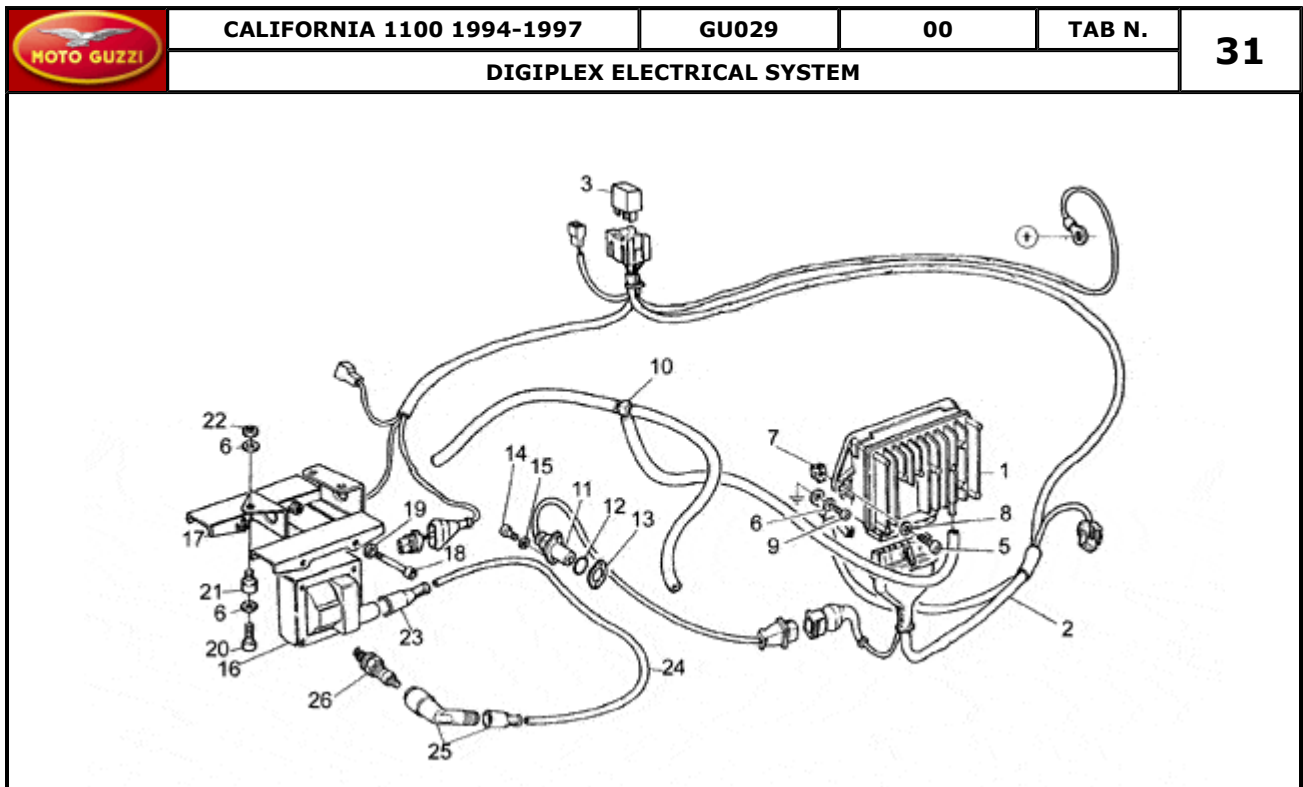

Pos.	Description	Year	I_M	Country	Version	Code	Q.ty	P.Cod.
1	ECU MED 446A	-	-	-	KG/KH	GU29721450	1	
	ECU MED500A	-	-	-	KC/KD	GU30721460	1	
2	Injection wiring	-	-	-	-	GU30722160	1	
3	Relay Siemens A302/B1008	-	-	-	-	GU30732560	1	
5	Hex socket screw M6X18	-	-	-	-	GU98622318	2	
6	Special washer	-	-	-	-	GU61013800	7	
7	Captive nut	-	-	-	-	GU92660601	2	
8	Washer 5,3x10x0,5	-	-	-	-	GU95100121	2	
9	Screw	-	-	-	-	GU98622312	1	
10	Pipe	-	-	-	-	GU30108160	1	
11	Timing and rev sensor	-	-	-	-	GU29721660	1	
12	O-ring	-	-	-	-	GU90706141	1	
13	Gasket 0,5 mm	-	-	-	-	GU29722760	1	
14	Hex socket screw M5X10	-	-	-	-	GU98622210	2	
15	Washer	-	-	-	-	GU95004205	6	
16	HT coil	-	-	-	-	GU30716500	2	
17	Coil holder	-	-	-	-	GU28716748	1	
18	Hex socket screw M4X25	-	-	-	-	GU98622125	4	
19	Washer 4,3x8x1,5	-	-	-	-	GU95021104	4	
20	Screw	-	-	-	-	GU98622310	3	
21	Silent-block	-	-	-	-	GU93222020	3	
22	Nut	-	-	-	-	GU92602206	3	
23	Cap	-	-	-	-	GU14717600	2	
24	HT cable	-	-	-	-	GU17718350	2	
25	Sparkplug cap NGK	-	-	-	-	GU30717410	2	
26	Spark plug NGK BPR6ES	-	-	-	-	GU30717061	2