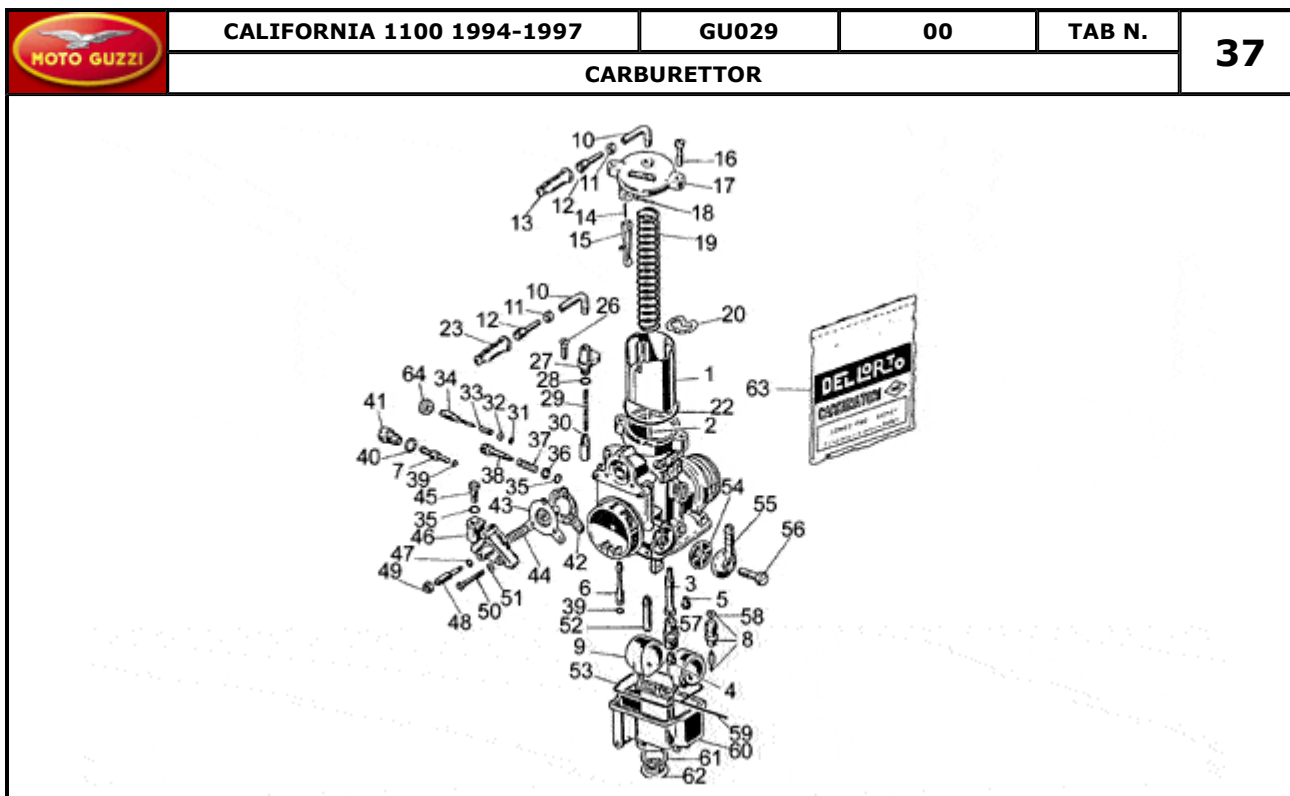

Pos.	Description	Year	I_M	Country	Version	Code	Q.ty	P.Cod.
1	Gas valve	-	-	USA	-	GU30937512	1	
	Gas valve 60/3	-	-	-	-	GU30937510	1	
2	Conical pin	-	-	USA	-	GU17937767	1	
	Conical pin	-	-	-	-	GU28937750	1	
3	Needle valve	-	-	-	-	GU29935522	1	
	Needle valve AR268	-	-	-	-	GU30935510	1	
	Needle valve	-	-	USA	-	GU30935565	1	
4	Main jet 130	-	-	-	-	GU28935711	1	
	Main jet	-	-	CH	-	GU28935740	1	
5	Idle jet 50	-	-	-	-	GU66935910	1	
	Idle jet	-	-	USA	-	GU35935970	1	
6	Starter jet 70	-	-	-	-	GU14936050	1	
7	Pump jet 33	-	-	-	-	GU28939050	1	
8	Needle valve 300	-	-	-	-	GU30939110	1	
9	Float	-	-	-	-	GU14933000	1	
10	Pipe	-	-	-	-	GU49938900	2	
11	Nut	-	-	-	-	GU19938880	2	
12	Wire tensioner screw	-	-	-	-	GU53937200	2	
13	Throttle cable cap	-	-	-	-	0000000	1	
14	Spring	-	-	-	-	GU14938050	1	
15	Lever	-	-	-	DO1	0000000	1	
16	Screw	-	-	-	-	GU14934650	1	
17	Cover	-	-	-	DO2	0000000	1	
18	Pin	-	-	-	DO3	0000000	1	
19	Spring	-	-	-	DO4	0000000	1	
20	Conical pin clip	-	-	-	DO5	0000000	1	
22	Gasket	-	-	-	-	0000000	1	
23	Starter cable cap	-	-	-	-	0000000	1	
26	Screw	-	-	-	-	GU13937900	1	
27	Starter device cover	-	-	-	-	GU17937450	1	
28	Gasket	-	-	-	-	0000000	1	
29	Spring	-	-	-	-	GU13937600	1	
30	Starter valve	-	-	-	-	GU13937800	1